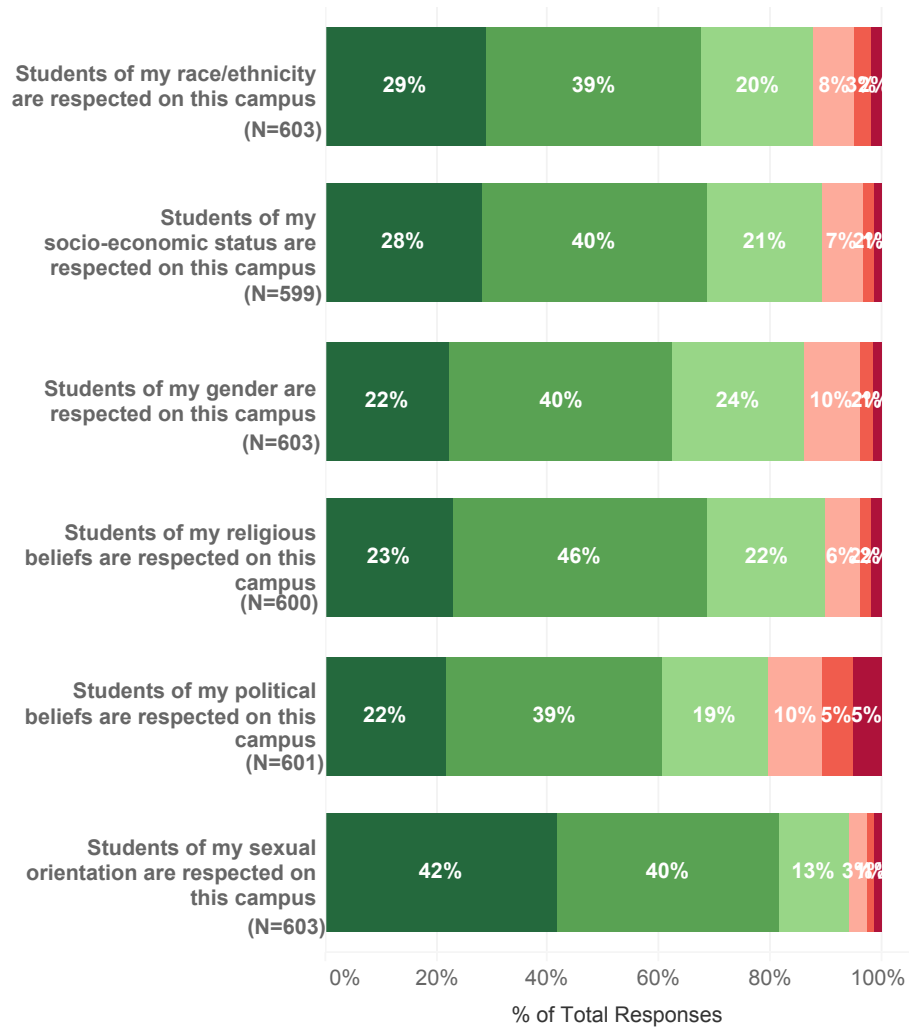

- Strongly Agree
- Agree
- Somewhat Agree
- Somewhat Disagree
- Disagree
- Strongly Disagree