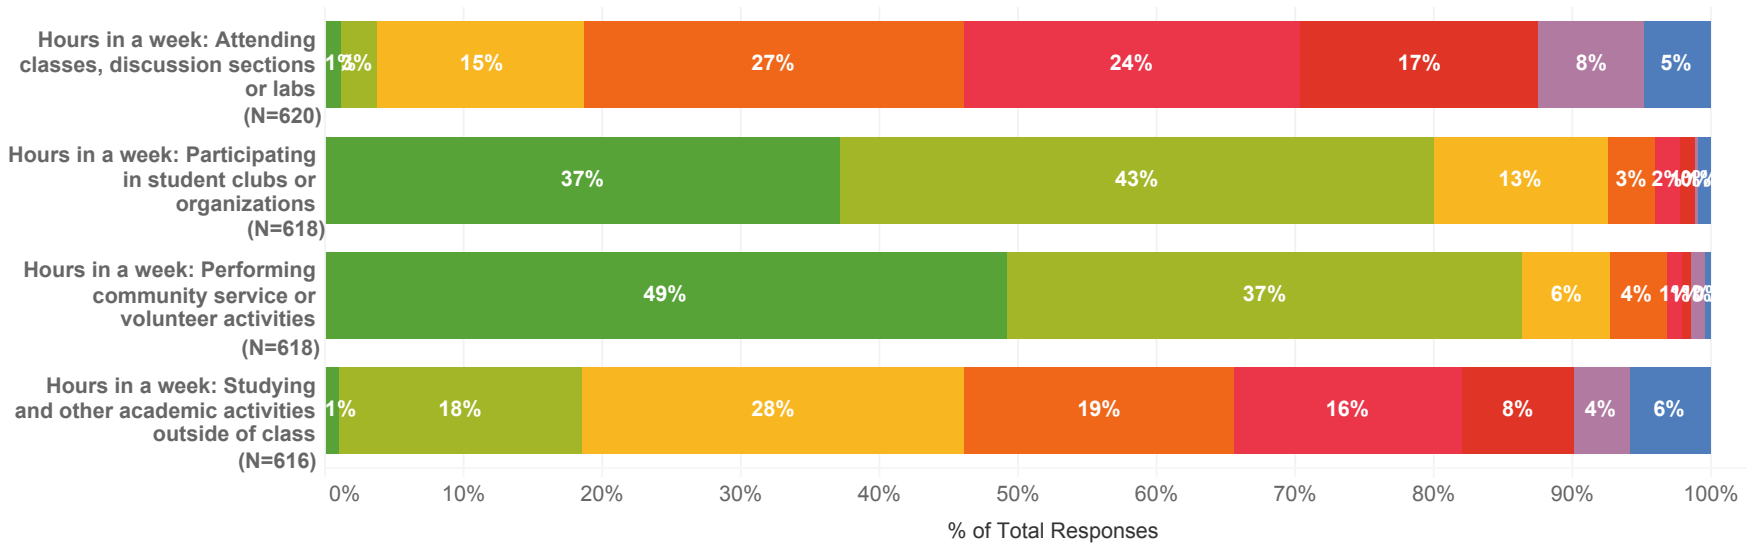

Frequency of Activity - School of Environmental and Biological Sciences

- Three or More Times
- Two Times
- One Time
- Never

Frequency of Activity - Rutgers New Brunswick

Frequency of Activity - School of Environmental and Biological Sciences