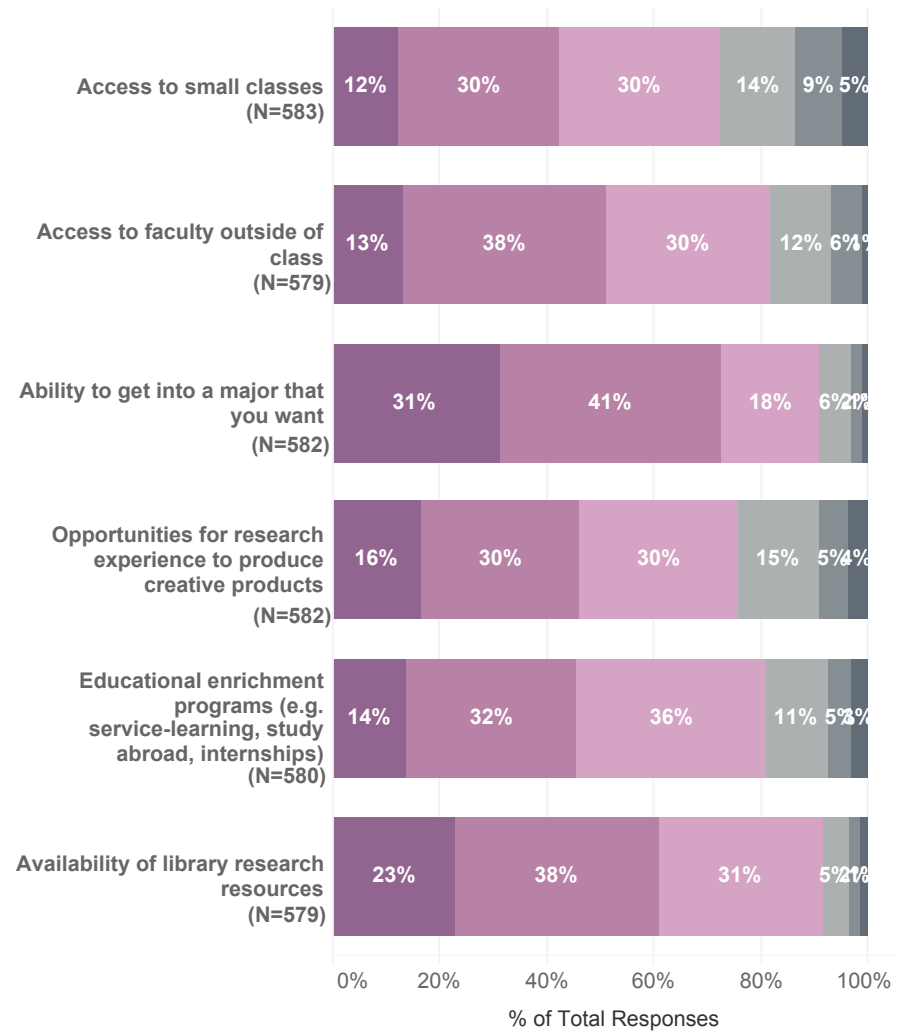

Level of Satisfaction - School of Environmental and Biological Sciences

- Very Satisfied
- Satisfied
- Somewhat Satisfied
- Somewhat Dissatisfied
- Dissatisfied
- Very Dissatisfied