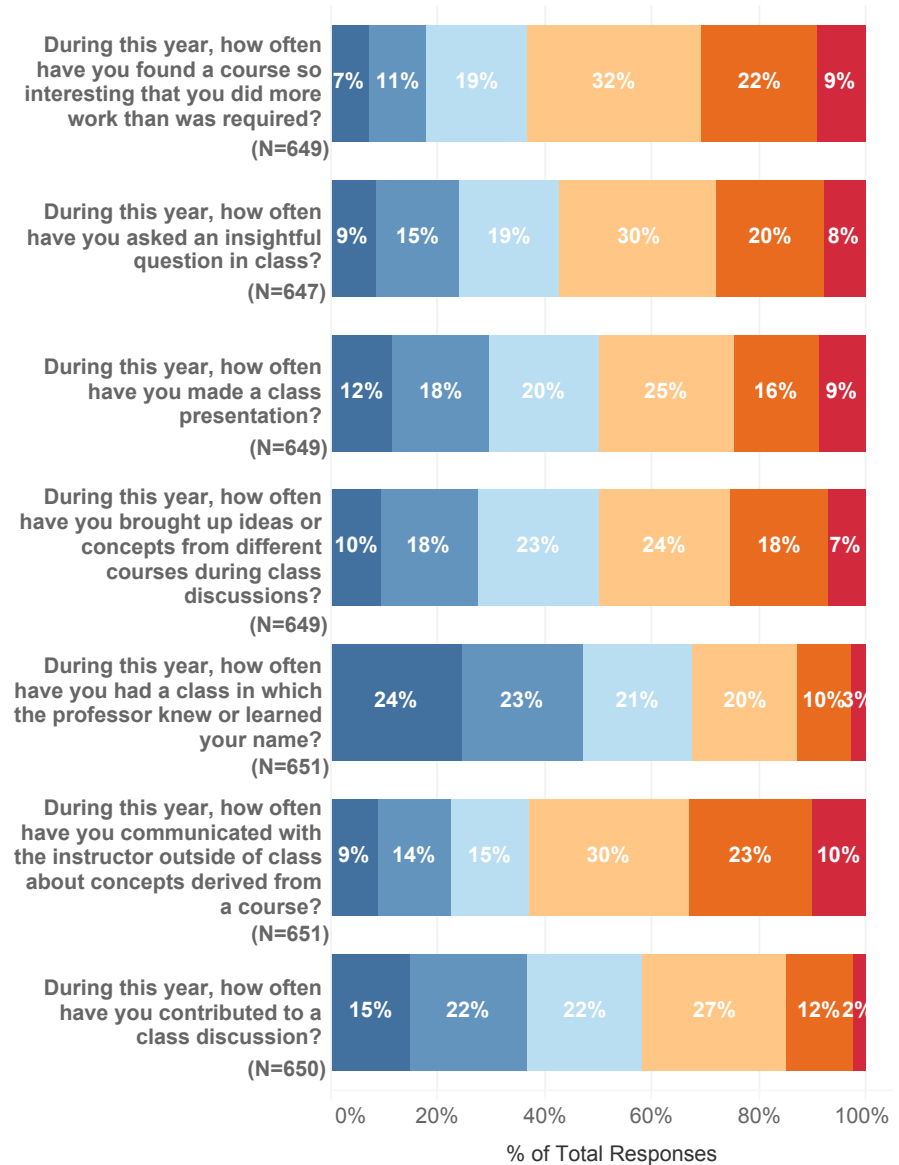

Frequency of Activity - School of Environmental and Biological Sciences

■ Very Often   ■ Occasionally
■ Often   ■ Rarely
■ Somewhat Often   ■ Never