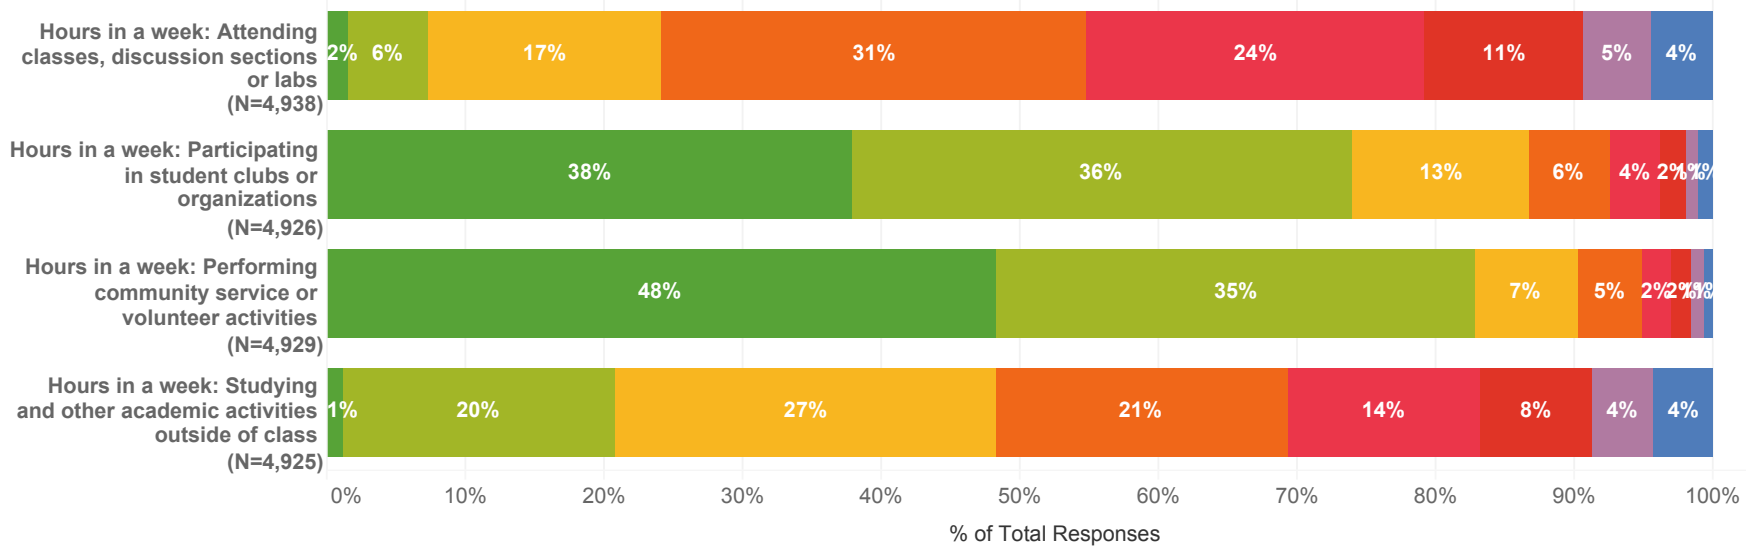

Frequency of Activity - Rutgers New Brunswick