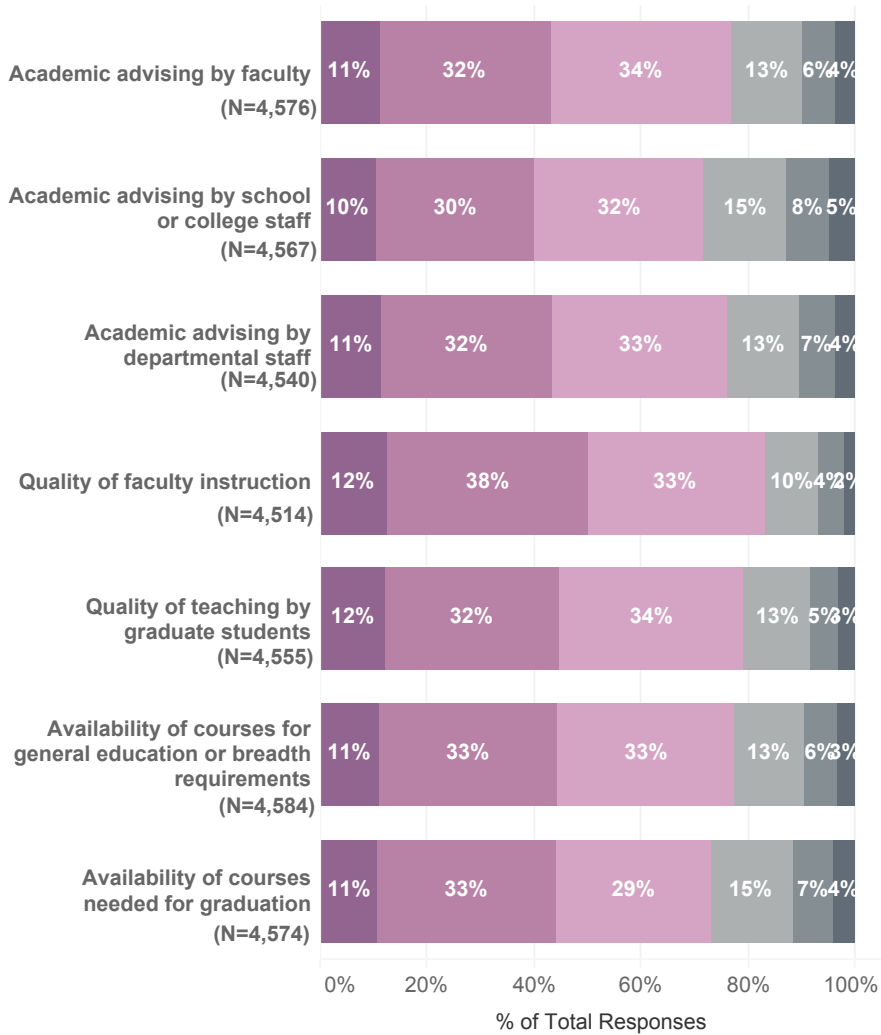

Level of Satisfaction - Rutgers New Brunswick

Level of Satisfaction - School of Environmental and Biological Sciences

- Very Satisfied
- Satisfied
- Somewhat Satisfied
- Somewhat Dissatisfied
- Dissatisfied
- Very Dissatisfied