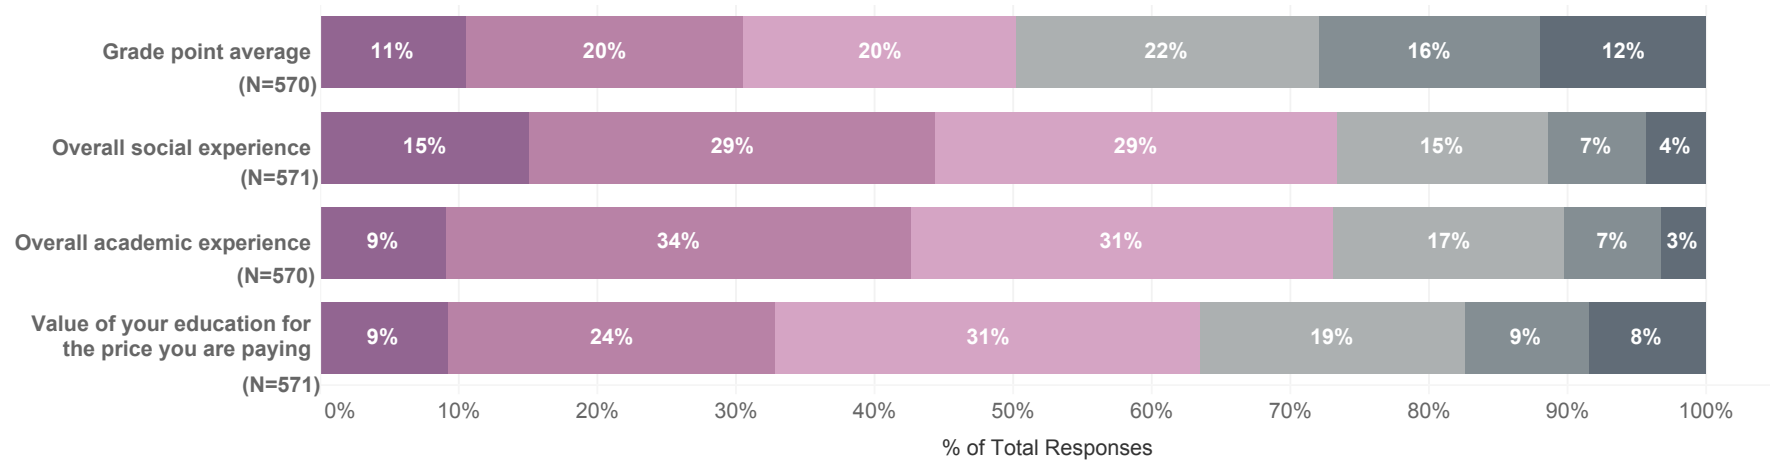

Level of Satisfaction - Rutgers New Brunswick

Level of Satisfaction - School of Environmental and Biological Sciences

- Very Satisfied
- Satisfied
- Somewhat Satisfied
- Somewhat Dissatisfied
- Dissatisfied
- Very Dissatisfied