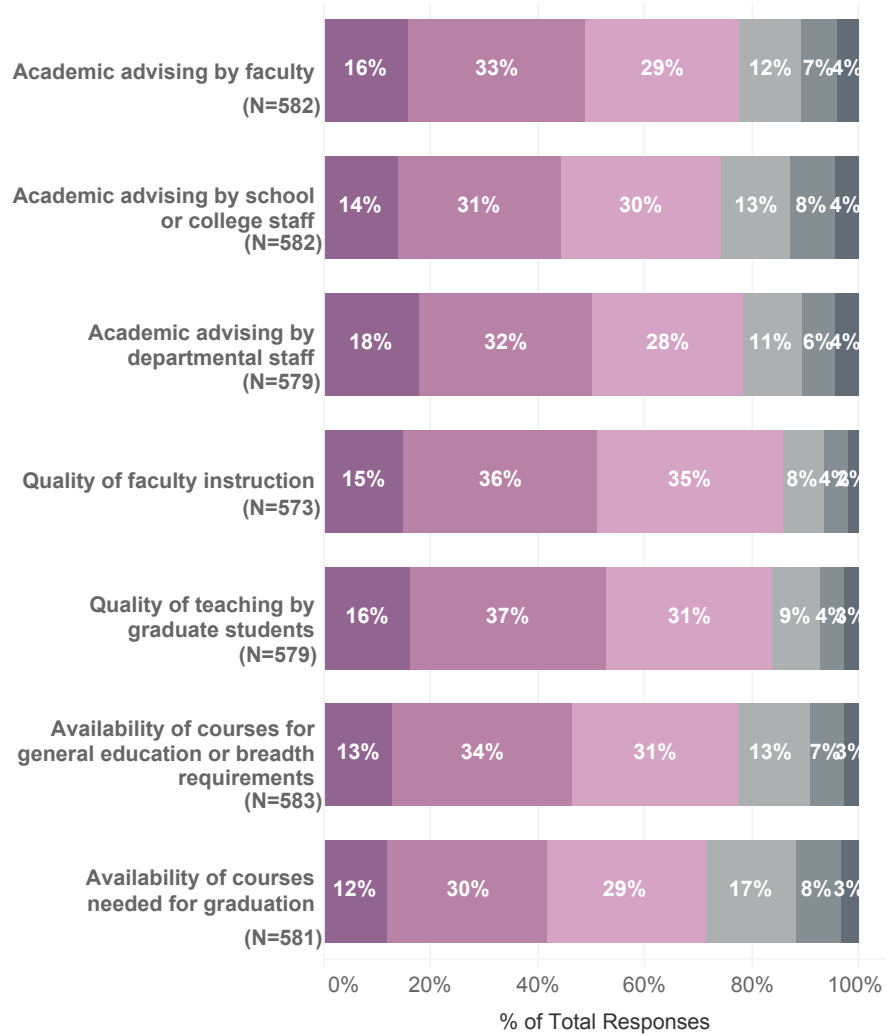

Level of Satisfaction - School of Environmental and Biological Sciences

- Very Satisfied
- Satisfied
- Somewhat Satisfied
- Somewhat Dissatisfied
- Dissatisfied
- Very Dissatisfied