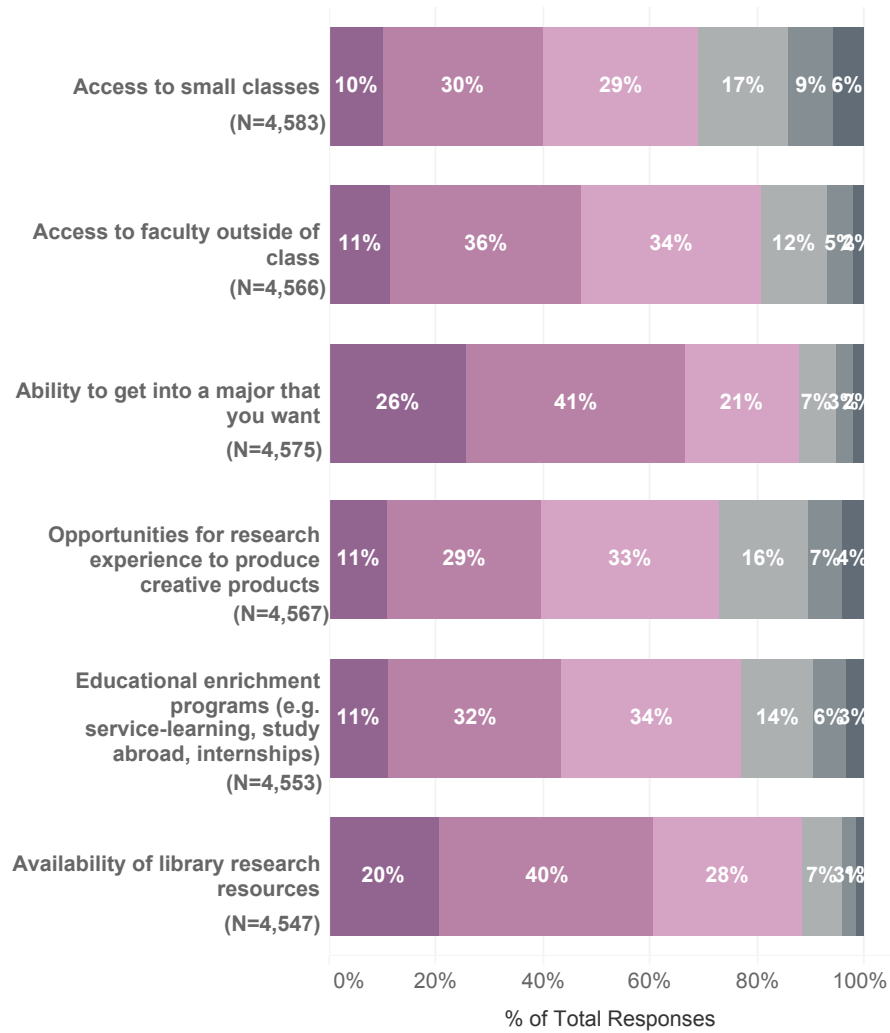

Level of Satisfaction - Rutgers New Brunswick

Level of Satisfaction - School of Environmental and Biological Sciences

- Very Satisfied
- Satisfied
- Somewhat Satisfied
- Somewhat Dissatisfied
- Dissatisfied
- Very Dissatisfied