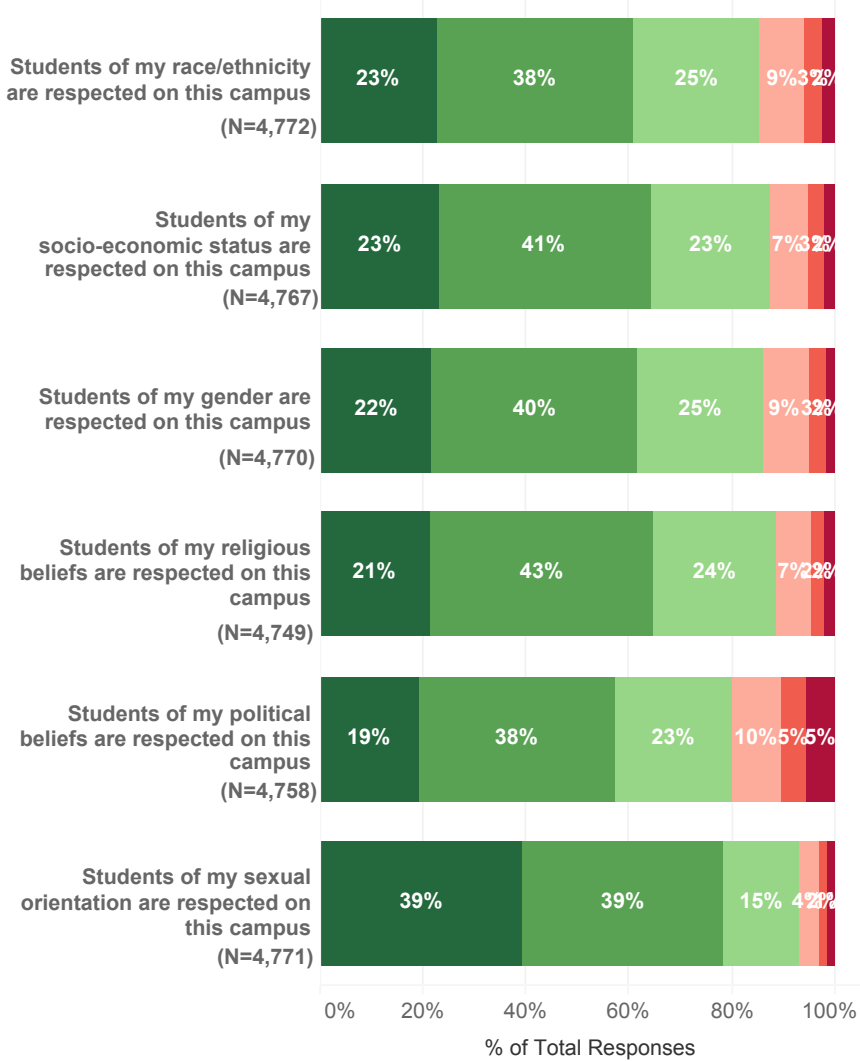

Level of Agreement - Rutgers New Brunswick

Level of Agreement - School of Environmental and Biological Sciences