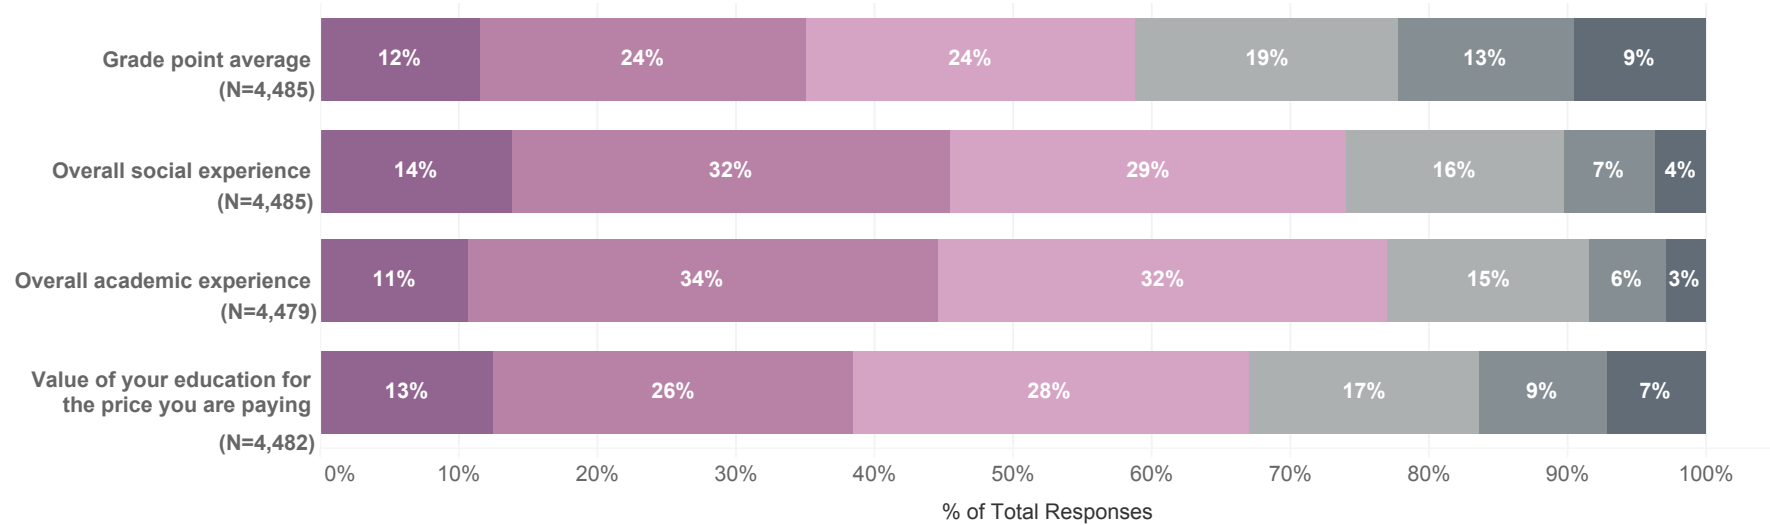

Level of Satisfaction - Rutgers New Brunswick

Level of Satisfaction - School of Environmental and Biological Sciences

- Very Satisfied
- Satisfied
- Somewhat Satisfied
- Somewhat Dissatisfied
- Dissatisfied
- Very Dissatisfied