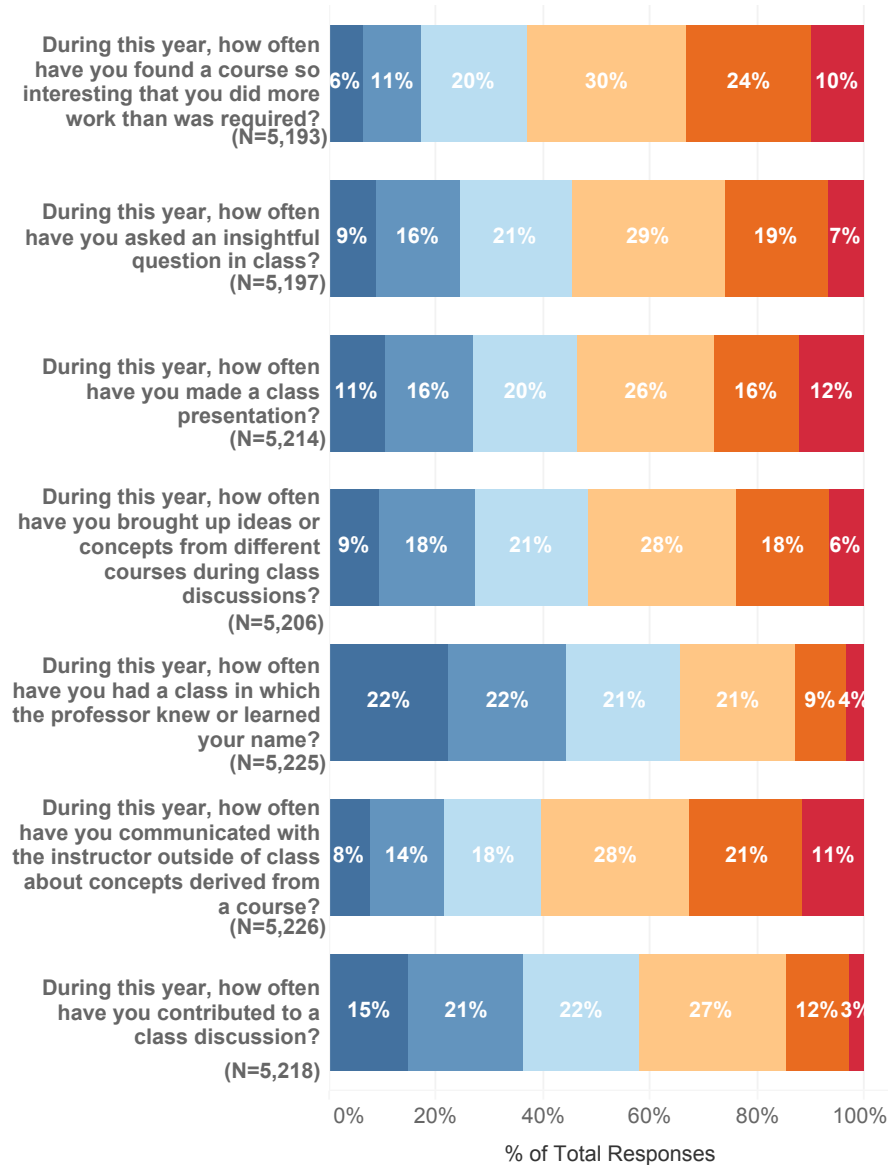

Frequency of Activity - Rutgers New Brunswick