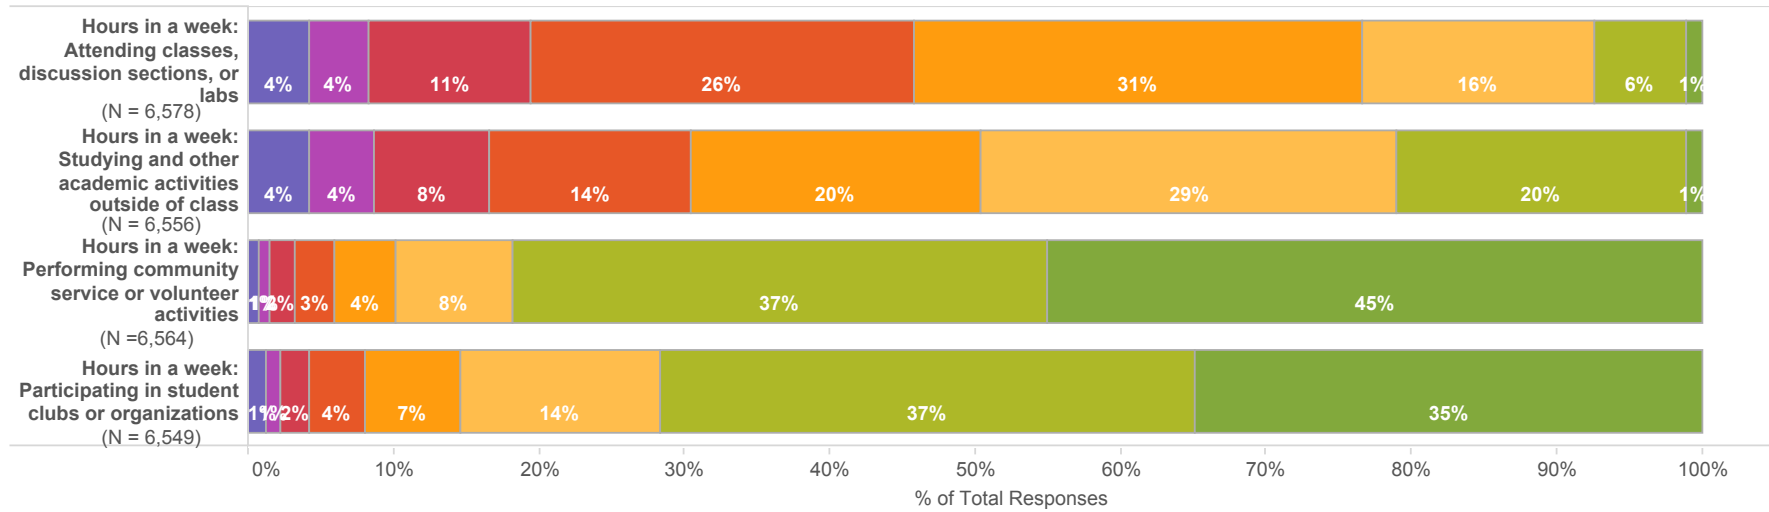

Frequency of Activity - Rutgers New Brunswick

Frequency of Activity - School of Environmental and Biological Sciences

Frequency of Activity - Rutgers New Brunswick

Frequency of Activity - School of Environmental and Biological Sciences

- Three or more times
- Two times
- One time
- Never

Frequency of Activity - Rutgers New Brunswick

Frequency of Activity - School of Environmental and Biological Sciences

Level of Agreement - Rutgers New Brunswick