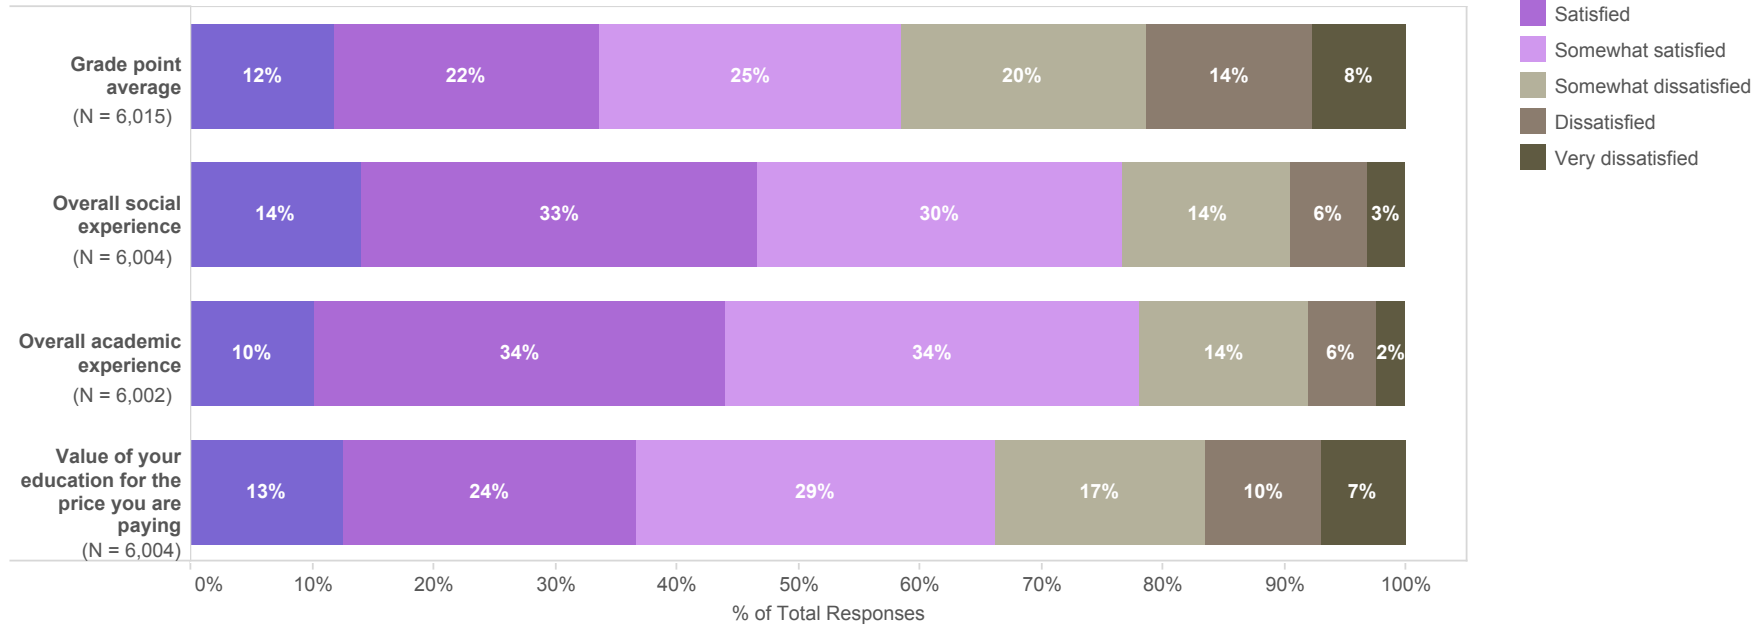

Level of Agreement - School of Environmental and Biological Sciences

Level of Satisfaction - Rutgers New Brunswick

Level of Satisfaction - School of Environmental and Biological Sciences

Level of Satisfaction - Rutgers New Brunswick

Level of Satisfaction - School of Environmental and Biological Sciences

- Very satisfied
- Satisfied
- Somewhat satisfied
- Somewhat dissatisfied
- Dissatisfied
- Very dissatisfied

Level of Satisfaction - Rutgers New Brunswick