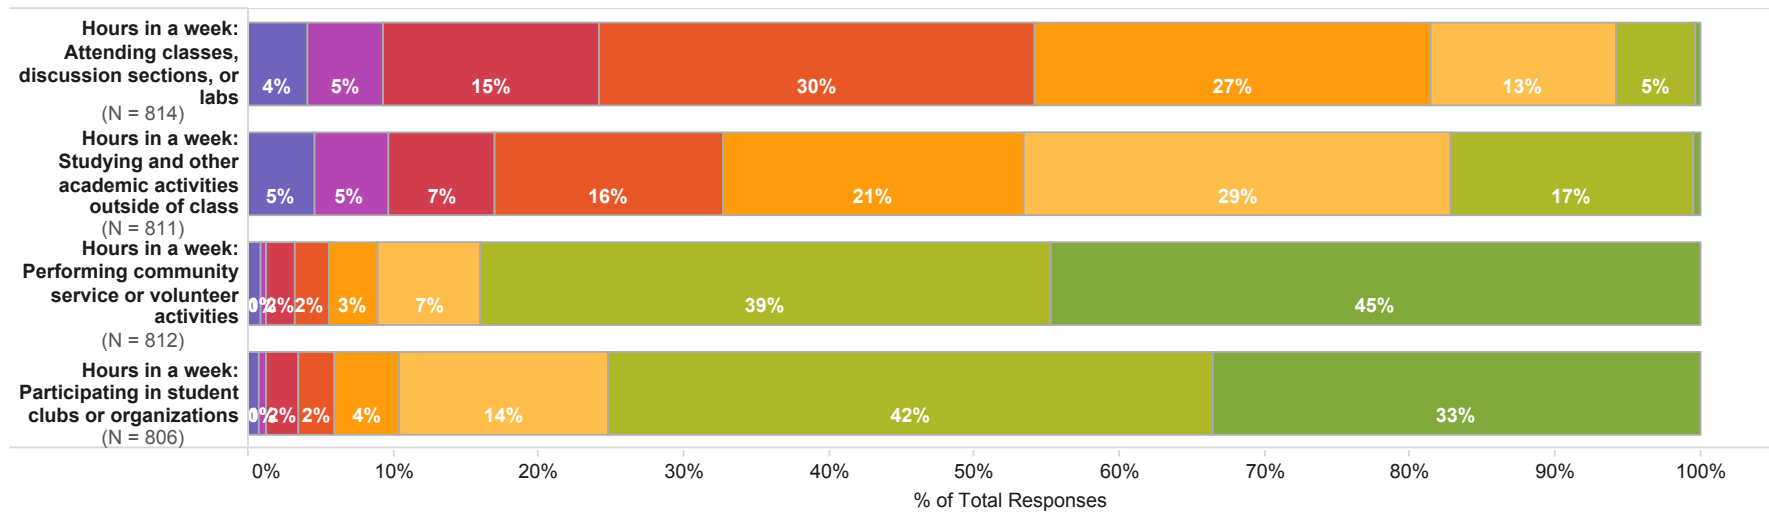

Frequency of Activity - Rutgers New Brunswick

Frequency of Activity - School of Environmental and Biological Sciences

Frequency of Activity - Rutgers New Brunswick

Frequency of Activity - School of Environmental and Biological Sciences

- Three or more times
- Two times
- One time
- Never

Frequency of Activity - Rutgers New Brunswick

Frequency of Activity - School of Environmental and Biological Sciences

Level of Agreement - Rutgers New Brunswick