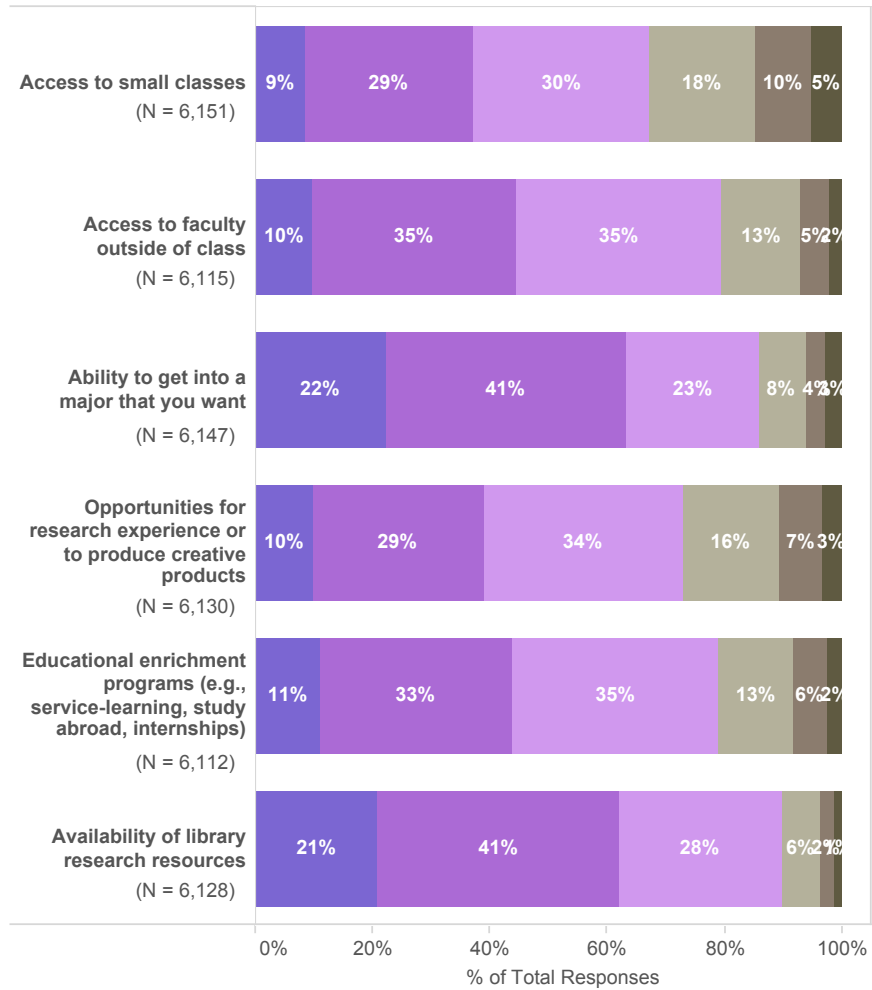

Level of Agreement - School of Environmental and Biological Sciences

Level of Satisfaction - Rutgers New Brunswick

Level of Satisfaction - School of Environmental and Biological Sciences

Level of Satisfaction - Rutgers New Brunswick

Level of Satisfaction - School of Environmental and Biological Sciences

- Very satisfied
- Satisfied
- Somewhat satisfied
- Somewhat dissatisfied
- Dissatisfied
- Very dissatisfied

Level of Satisfaction - Rutgers New Brunswick