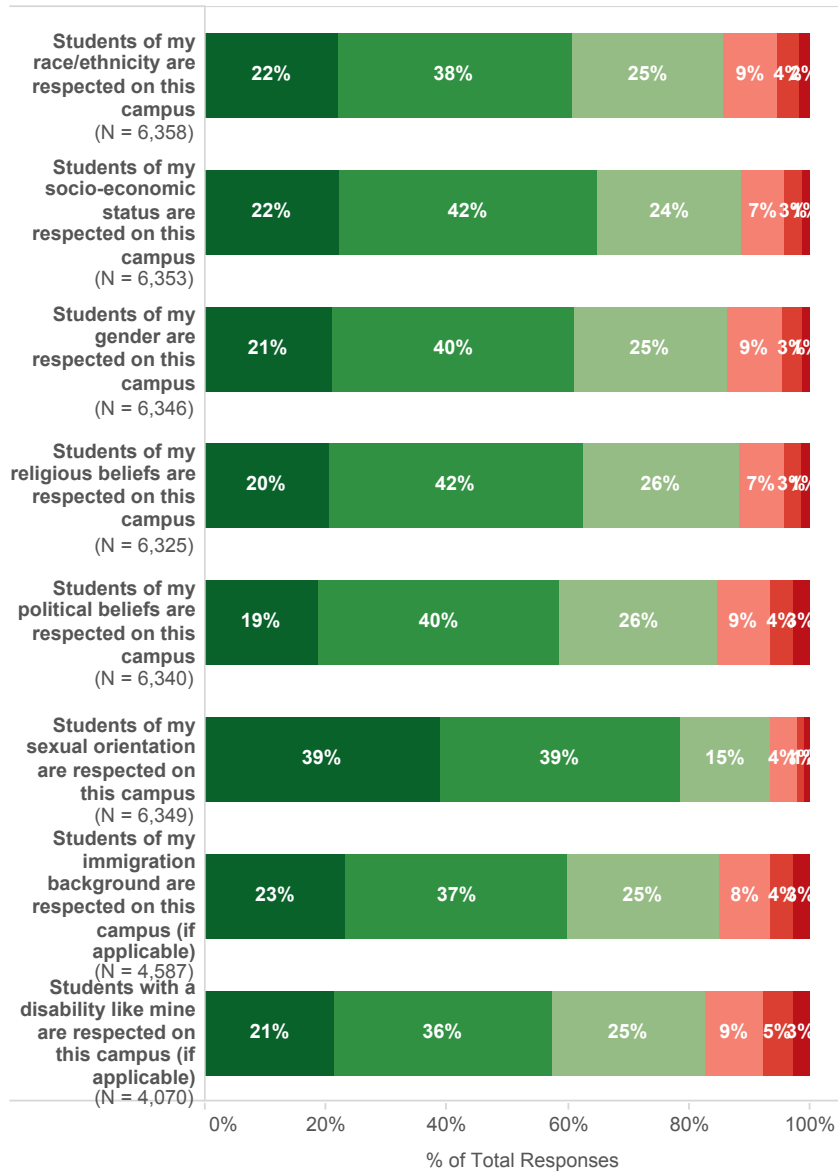

- Three or more times
- Two times
- One time
- Never

Frequency of Activity - Rutgers New Brunswick

Frequency of Activity - School of Environmental and Biological Sciences

Level of Agreement - Rutgers New Brunswick