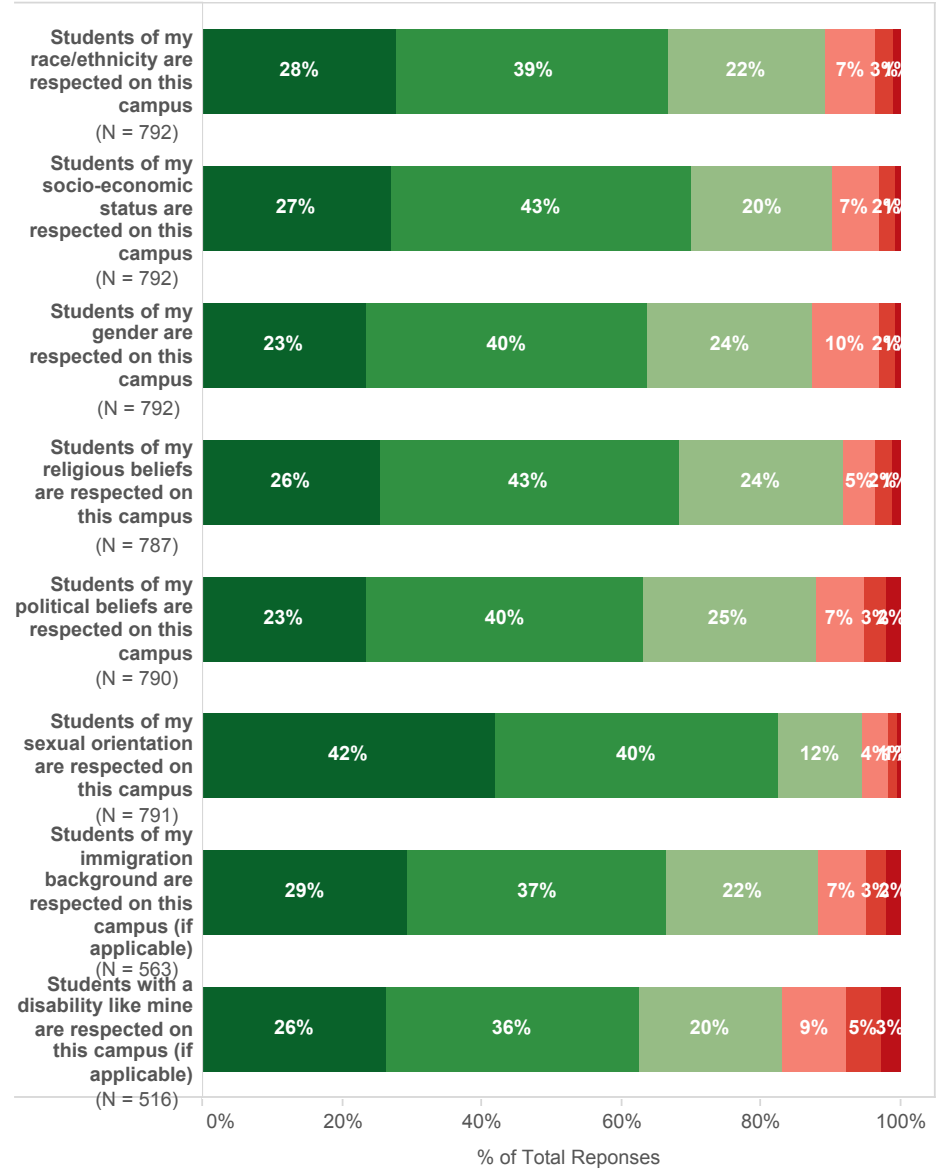

Level of Agreement - School of Environmental and Biological Sciences

- Strongly agree
- Agree
- Somewhat agree
- Somewhat disagree
- Disagree
- Strongly disagree