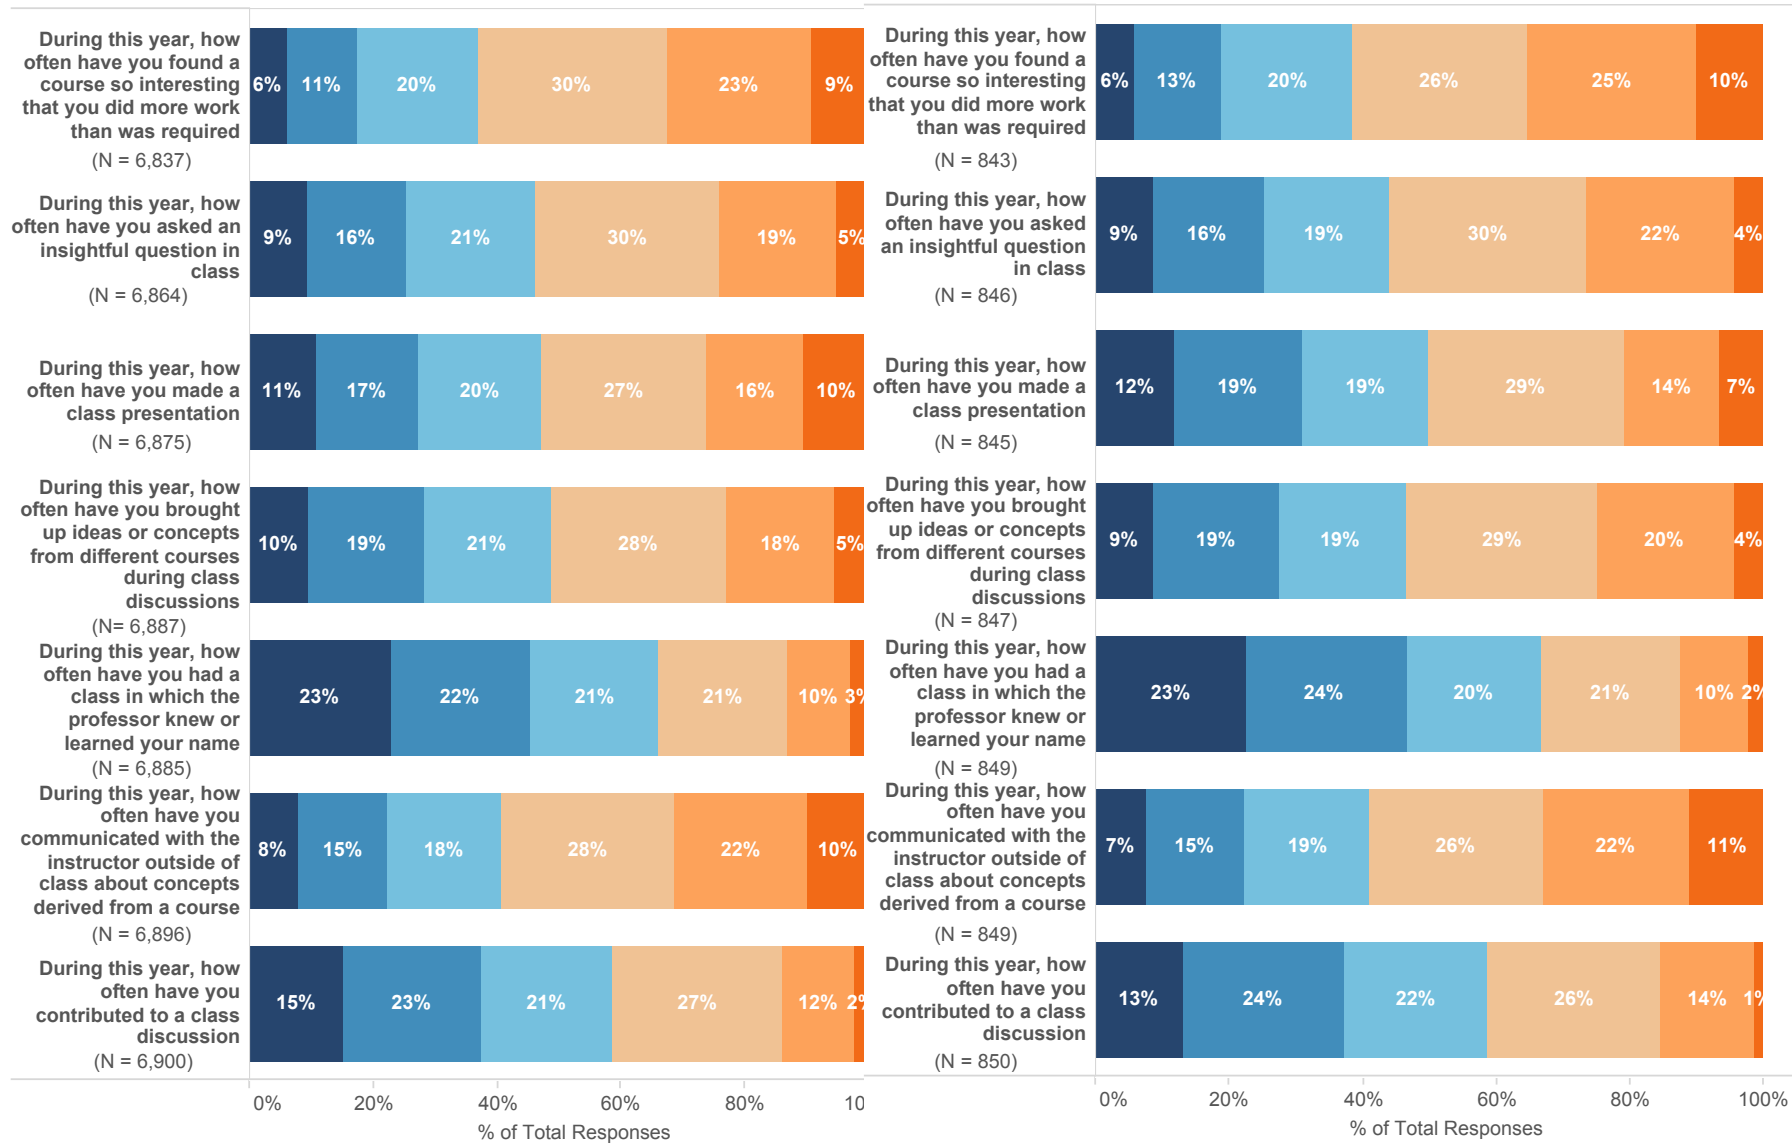

Frequency of Activity - Rutgers New Brunswick

Frequency of Activity - School of Environmental and Biological Sciences

Frequency of Activity - Rutgers New Brunswick

Frequency of Activity - School of Environmental and Biological Sciences

- Three or more times
- Two times
- One time
- Never

Frequency of Activity - Rutgers New Brunswick

Frequency of Activity - School of Environmental and Biological Sciences

Level of Agreement - Rutgers New Brunswick