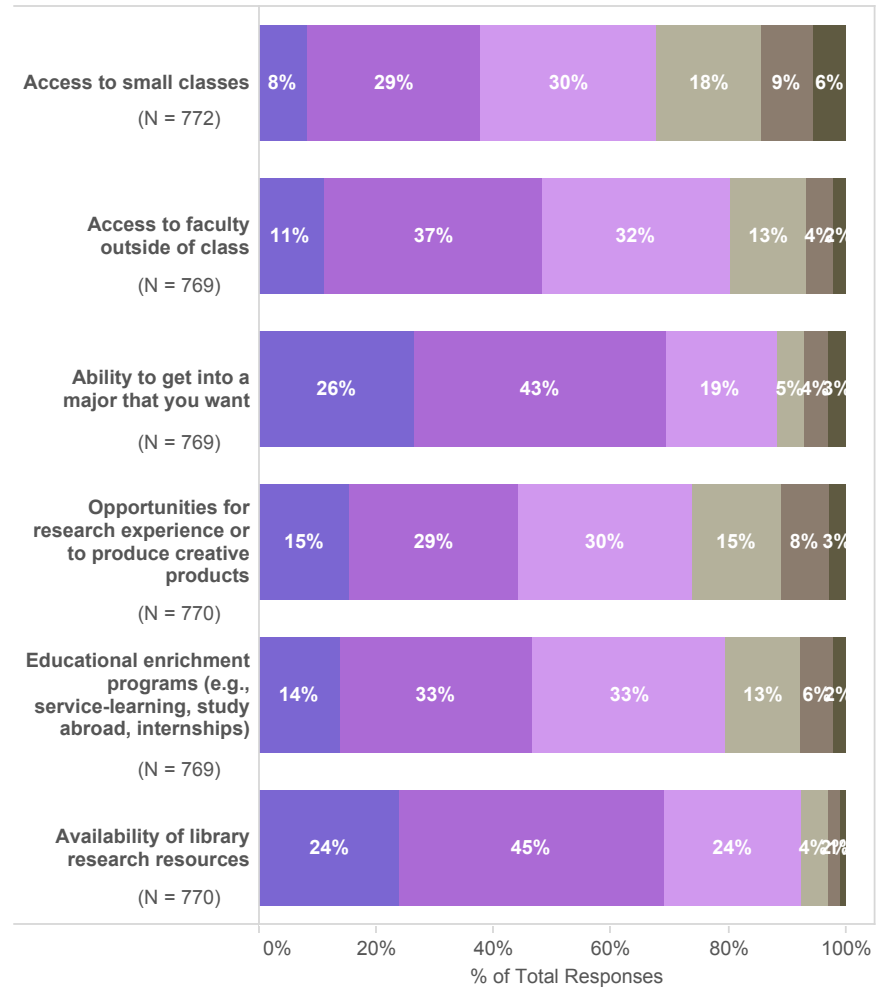

Level of Agreement - School of Environmental and Biological Sciences

Level of Satisfaction - Rutgers New Brunswick

Level of Satisfaction - School of Environmental and Biological Sciences

Level of Satisfaction - Rutgers New Brunswick

Level of Satisfaction - School of Environmental and Biological Sciences

- Very satisfied
- Satisfied
- Somewhat satisfied
- Somewhat dissatisfied
- Dissatisfied
- Very dissatisfied

Level of Satisfaction - Rutgers New Brunswick