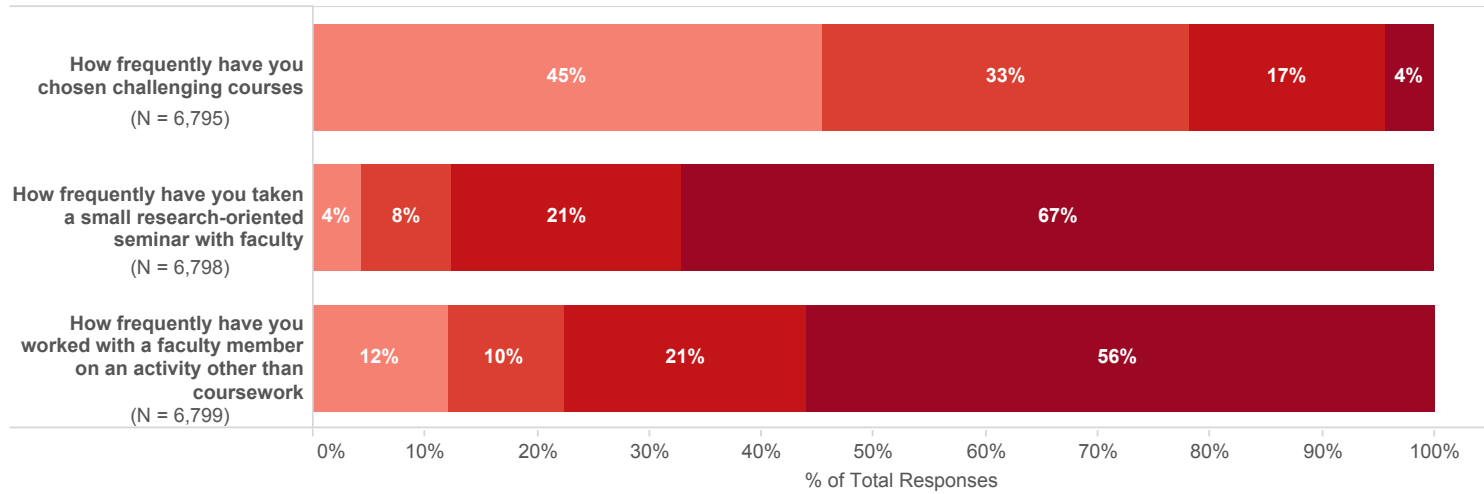

Frequency of Activity - Rutgers New Brunswick

Frequency of Activity - School of Environmental and Biological Sciences

Frequency of Activity - Rutgers New Brunswick

Frequency of Activity - School of Environmental and Biological Sciences

- Three or more times
- Two times
- One time
- Never

Frequency of Activity - Rutgers New Brunswick

Frequency of Activity - School of Environmental and Biological Sciences

Level of Agreement - Rutgers New Brunswick