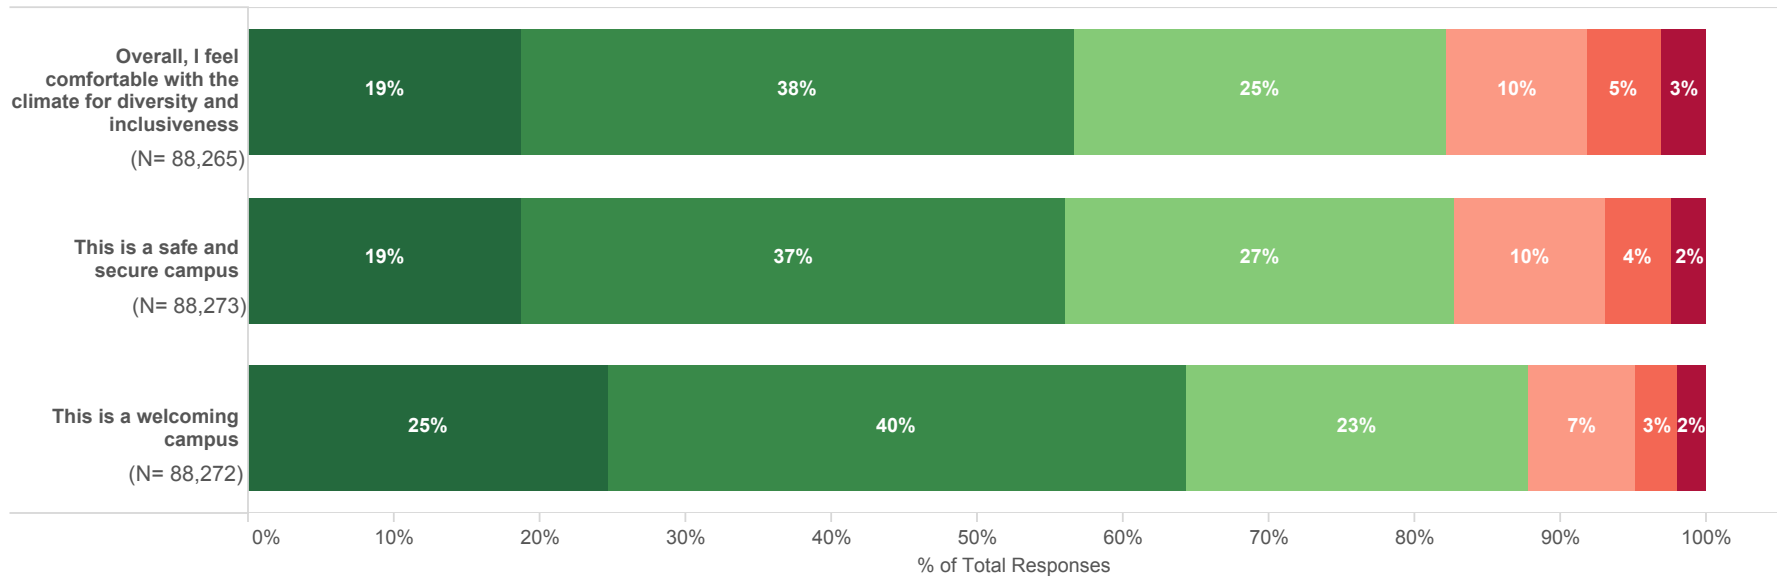

Level of Agreement - Public AAU Institutions*

*Included Institutions: Purdue University, UC Berkeley, UC Davis, UC Irvine, UC Los Angeles, UC Merced, UC Riverside, UC San Diego, UC Santa Barbara, UC Santa Cruz, University of Southern California, University of Iowa, University of Kansas, University of Oregon, University of Pittsburgh, University of Texas- Austin, University of Virginia, University of Washington