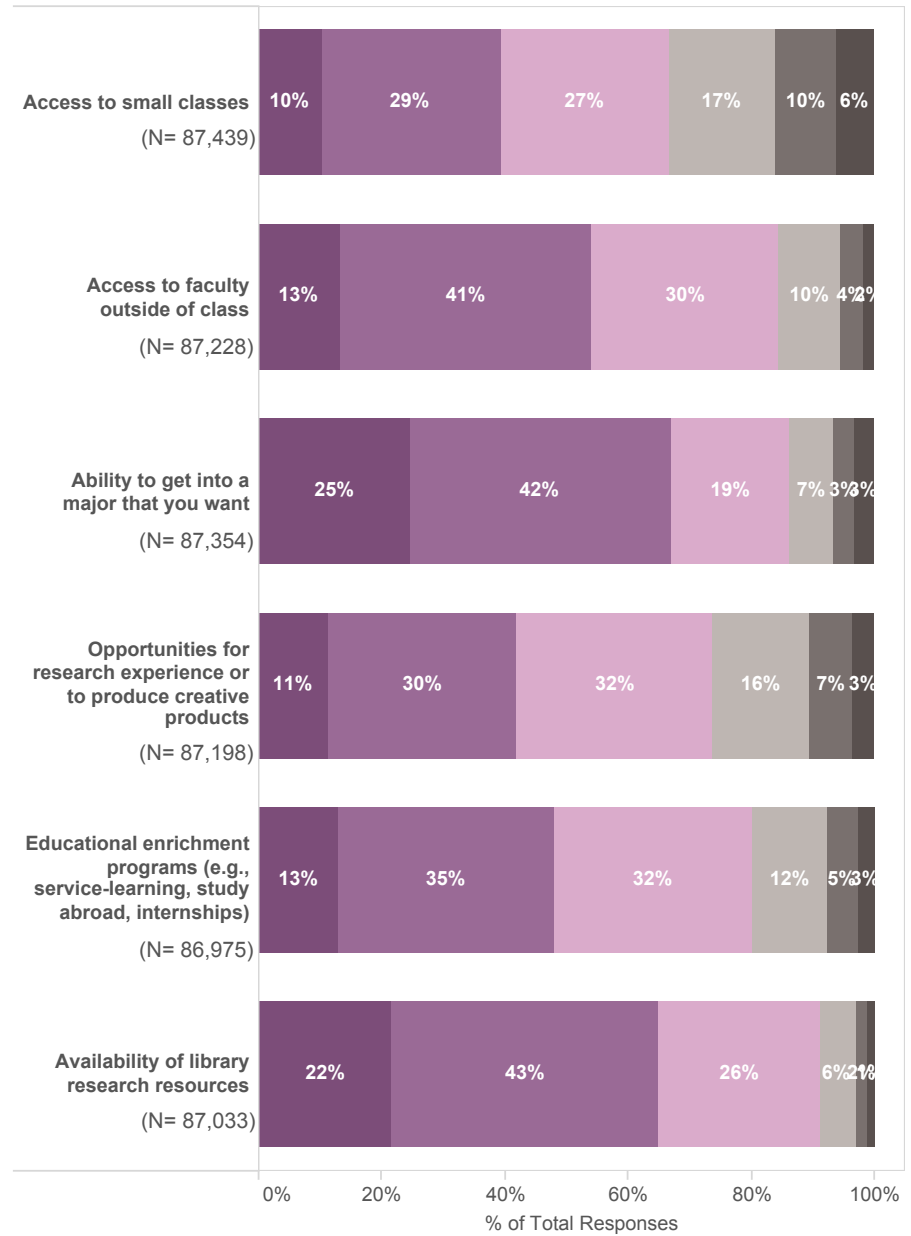

Level of Satisfaction - Public AAU Institutions*

*Included Institutions: Purdue University, UC Berkeley, UC Davis, UC Irvine, UC Los Angeles, UC Merced, UC Riverside, UC San Diego, UC Santa Barbara, UC Santa Cruz, University of Southern California, University of Iowa, University of Kansas, University of Oregon, University of Pittsburgh, University of Texas- Austin, University of Virginia, University of Washington