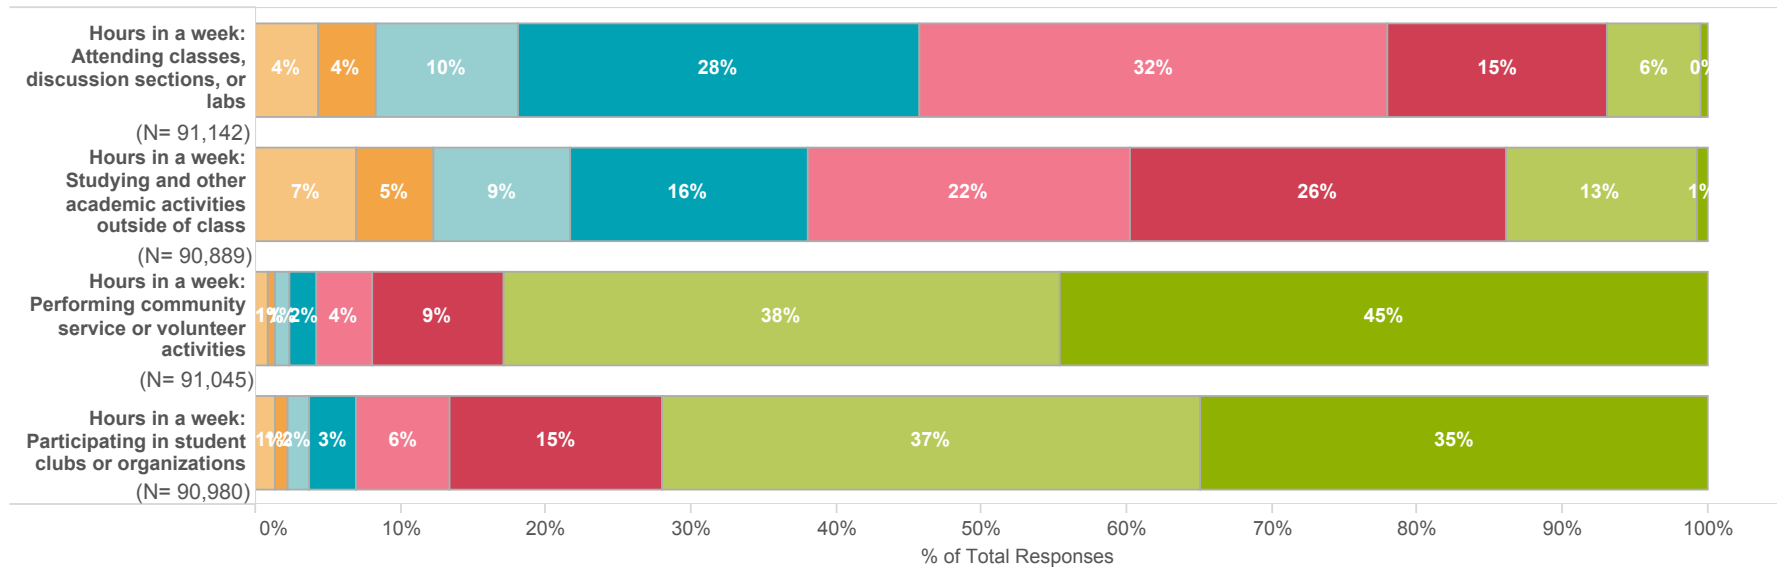

Frequency of Activity - Public AAU Institutions*

*Included Institutions: Purdue University, UC Berkeley, UC Davis, UC Irvine, UC Los Angeles, UC Merced, UC Riverside, UC San Diego, UC Santa Barbara, UC Santa Cruz, University of Southern California, University of Iowa, University of Kansas, University of Oregon, University of Pittsburgh, University of Texas- Austin, University of Virginia, University of Washington