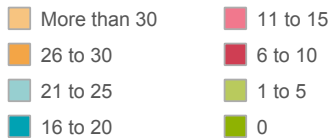

Frequency of Activity - Public AAU Institutions*

*Included Institutions: Purdue University, UC Berkeley, UC Davis, UC Irvine, UC Los Angeles, UC Merced, UC Riverside, UC San Diego, UC Santa Barbara, UC Santa Cruz, University of Southern California, University of Iowa, University of Kansas, University of Oregon, University of Pittsburgh, University of Texas- Austin, University of Virginia, University of Washington