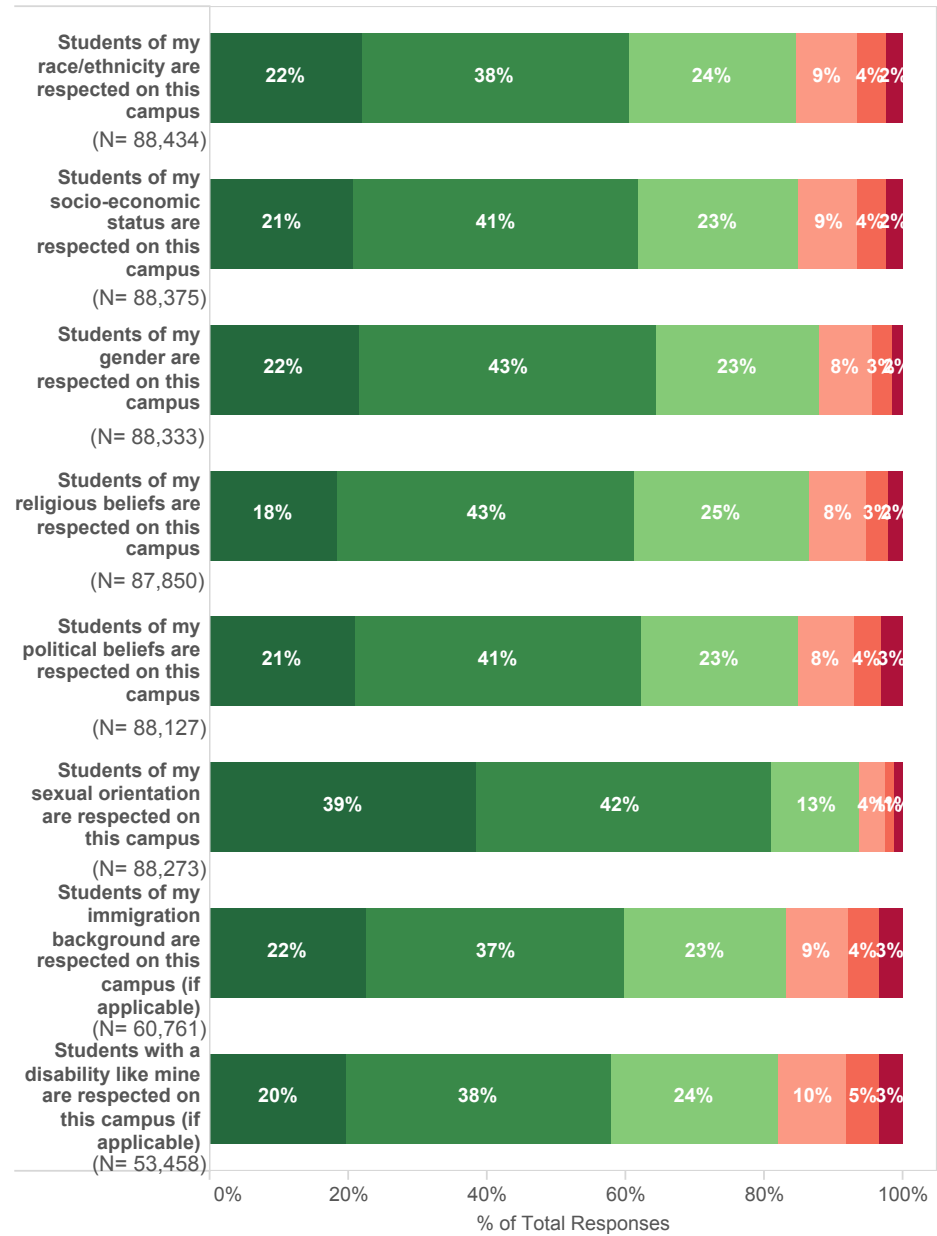

Level of Agreement - Public AAU Institutions*

*Included Institutions: Purdue University, UC Berkeley, UC Davis, UC Irvine, UC Los Angeles, UC Merced, UC Riverside, UC San Diego, UC Santa Barbara, UC Santa Cruz, University of Southern California, University of Iowa, University of Kansas, University of Oregon, University of Pittsburgh, University of Texas- Austin, University of Virginia, University of Washington