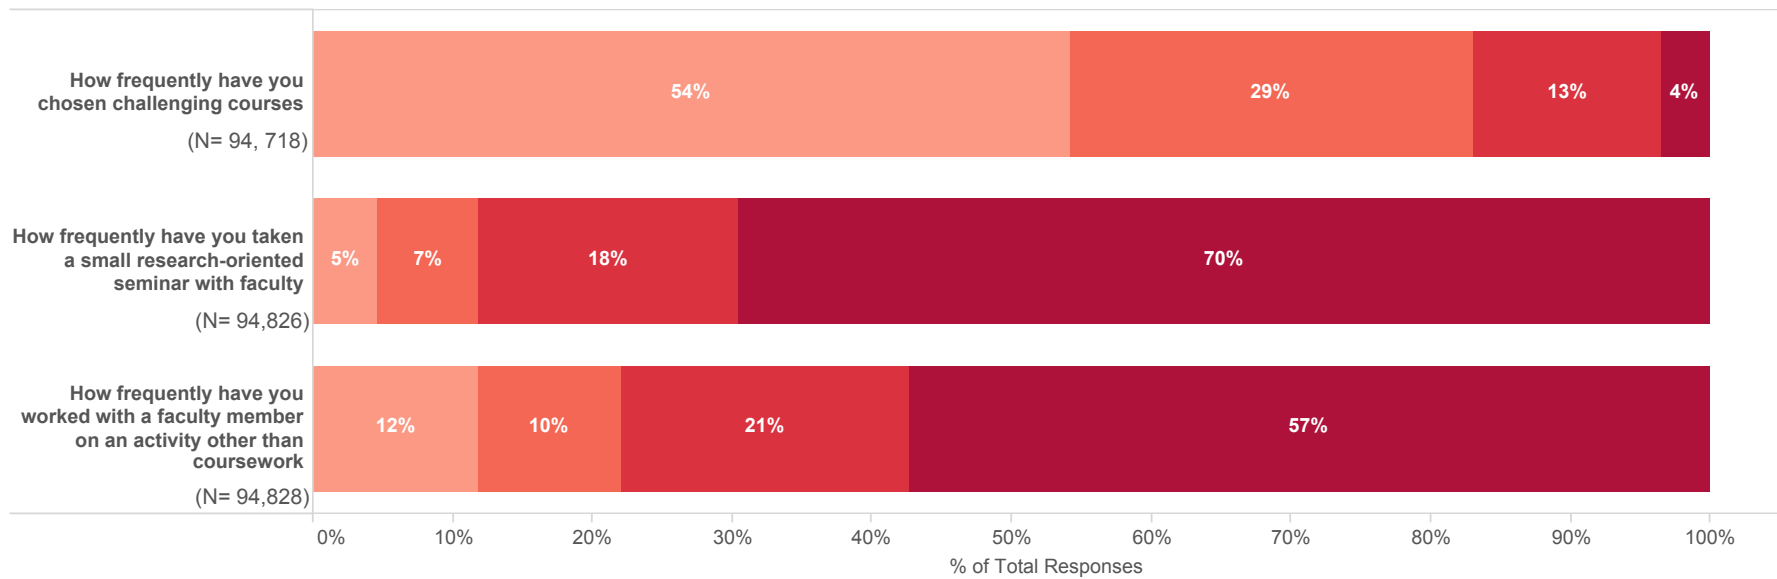

Frequency of Activity - Public AAU Institutions*

- Never
- One time
- Two times
- Three or more times

*Included Institutions: Purdue University, UC Berkeley, UC Davis, UC Irvine, UC Los Angeles, UC Merced, UC Riverside, UC San Diego, UC Santa Barbara, UC Santa Cruz, University of Southern California, University of Iowa, University of Kansas, University of Oregon, University of Pittsburgh, University of Texas- Austin, University of Virginia, University of Washington