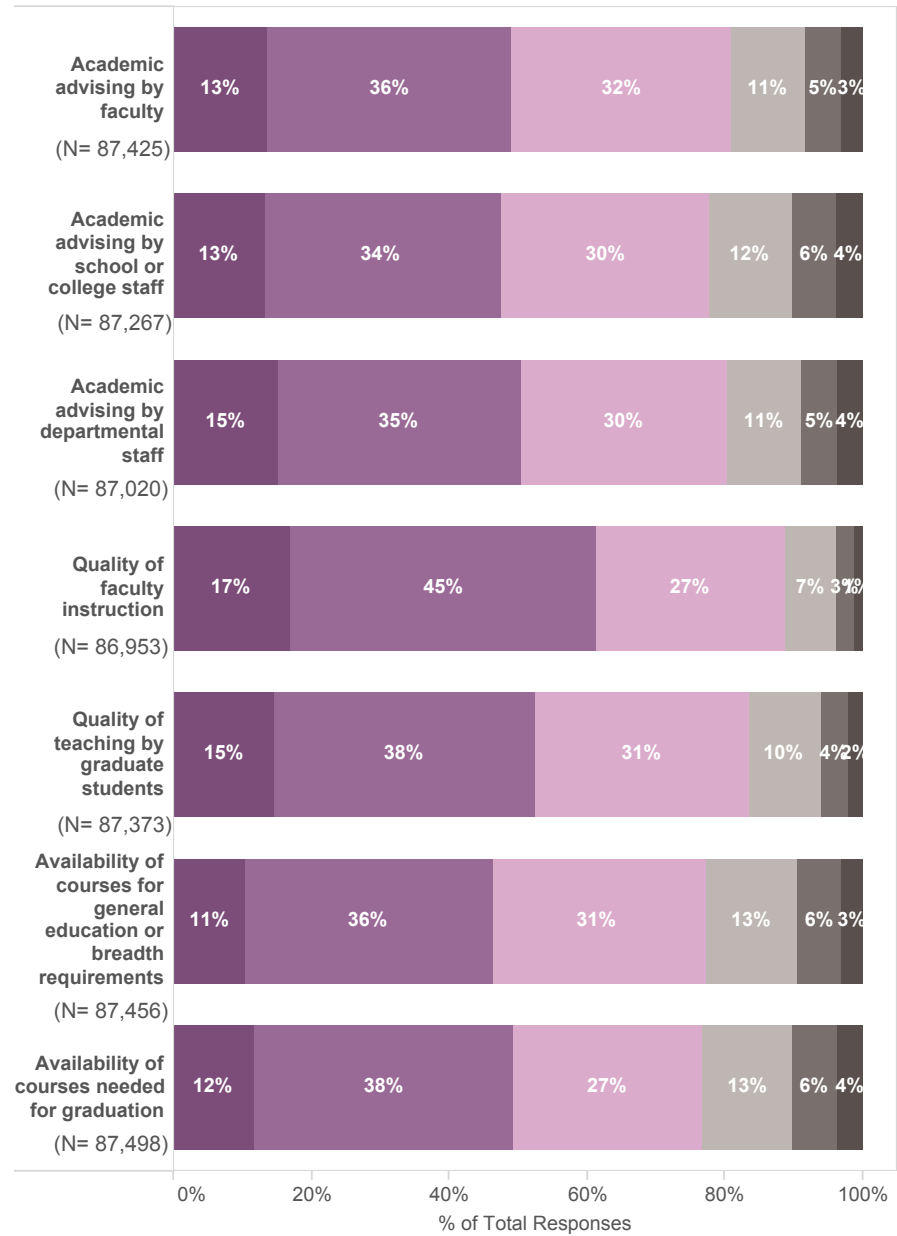

Level of Satisfaction - Public AAU Institutions*

*Included Institutions: Purdue University, UC Berkeley, UC Davis, UC Irvine, UC Los Angeles, UC Merced, UC Riverside, UC San Diego, UC Santa Barbara, UC Santa Cruz, University of Southern California, University of Iowa, University of Kansas, University of Oregon, University of Pittsburgh, University of Texas- Austin, University of Virginia, University of Washington