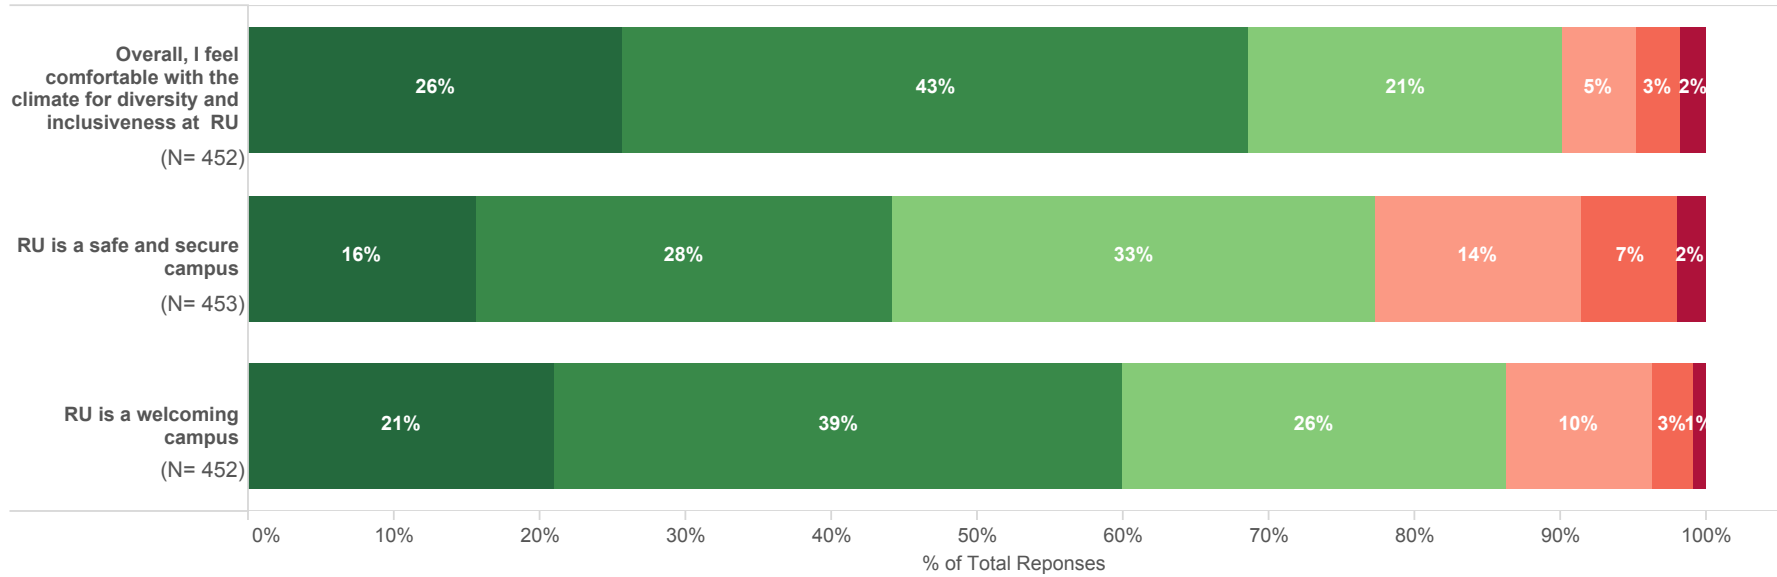

Level of Agreement - RBHS