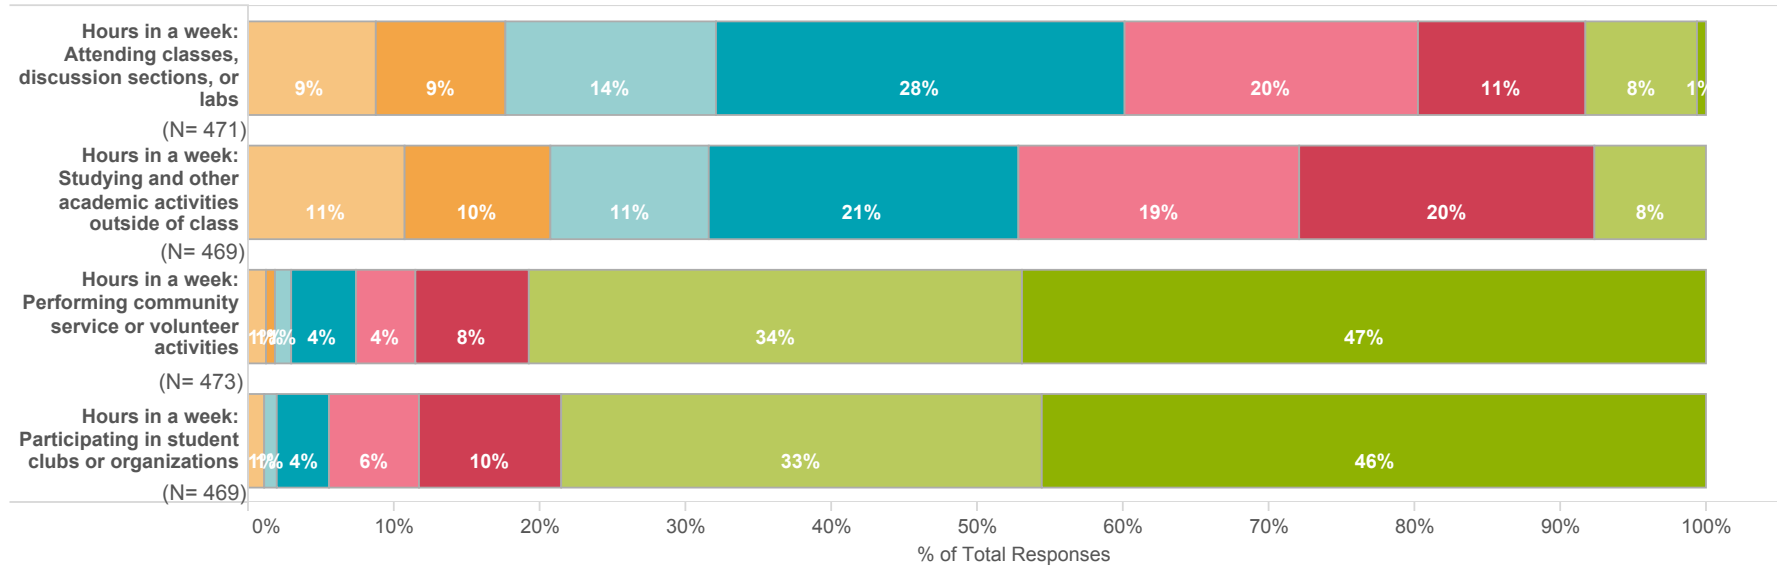

Frequency of Activity - RBHS