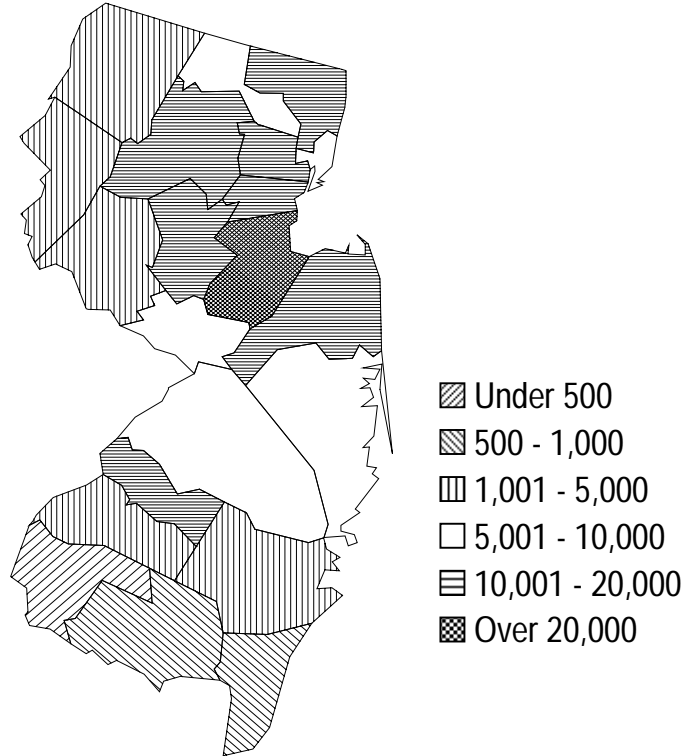

Alumni by New Jersey County
1999

COUNTY	ALUMNI
Atlantic	1,748
Bergen	13,619
Burlington	8,661
Camden	11,694
Cape May	650
Cumberland	741
Essex	15,870
Gloucester	2,926
Hudson	6,636
Hunterdon	4,038
Mercer	7,525
Middlesex	26,859
Monmouth	13,108
Morris	10,676
Ocean	5,322
Passaic	5,379
Salem	428
Somerset	12,642
Sussex	1,637
Union	11,205
Warren	1,458
Unknown County	7,278
TOTAL	170,100

Source: Department of Alumni Relations

Office of Institutional Research

Alumni by State**1999**

STATE	ALUMNI	STATE	ALUMNI
Alabama	337	Nebraska	133
Alaska	118	Nevada	257
Arizona	1,152	New Hampshire	861
Arkansas	137	New Jersey	170,100
California	7,948	New Mexico	379
Colorado	1,379	New York	20,719
Connecticut	3,489	North Carolina	2,565
Delaware	1,075	North Dakota	32
District of Columbia	1,600	Ohio	1,839
Florida	7,500	Oklahoma	164
Georgia	2,004	Oregon	529
Hawaii	244	Pennsylvania	13,552
Idaho	117	Rhode Island	555
Illinois	1,980	South Carolina	938
Indiana	602	South Dakota	43
Iowa	245	Tennessee	536
Kansas	234	Texas	2,455
Kentucky	355	Utah	182
Louisiana	308	Vermont	647
Maine	670	Virginia	4,387
Maryland	4,489	Washington	1,049
Massachusetts	4,459	West Virginia	212
Michigan	1,163	Wisconsin	510
Minnesota	562	Wyoming	69
Mississippi	125	U.S. Territories	206
Missouri	509	Unknown U.S. Address	22,921
Montana	135		
		Total U.S.	288,776

Map of Alumni by State

1999

□ Under 500	▨ 500 - 1,000	▧ 1,001 - 5,000
▩ 5,001 - 10,000	▦ 10,001 - 15,000	■ Over 15,000

Source: Department of Alumni Relations

Office of Institutional Research