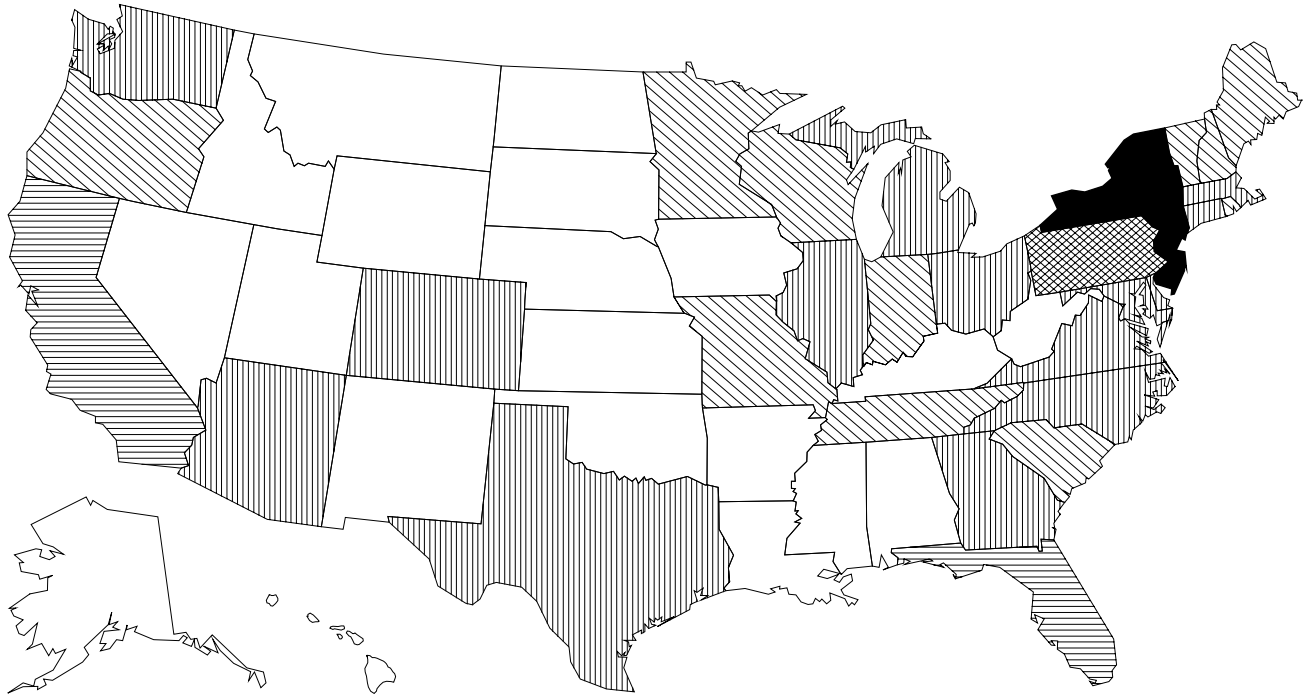

Alumni by State

1999

STATE	ALUMNI	STATE	ALUMNI
Alabama	337	Nebraska	133
Alaska	118	Nevada	257
Arizona	1,152	New Hampshire	861
Arkansas	137	New Jersey	170,100
California	7,948	New Mexico	379
Colorado	1,379	New York	20,719
Connecticut	3,489	North Carolina	2,565
Delaware	1,075	North Dakota	32
District of Columbia	1,600	Ohio	1,839
Florida	7,500	Oklahoma	164
Georgia	2,004	Oregon	529
Hawaii	244	Pennsylvania	13,552
Idaho	117	Rhode Island	555
Illinois	1,980	South Carolina	938
Indiana	602	South Dakota	43
Iowa	245	Tennessee	536
Kansas	234	Texas	2,455
Kentucky	355	Utah	182
Louisiana	308	Vermont	647
Maine	670	Virginia	4,387
Maryland	4,489	Washington	1,049
Massachusetts	4,459	West Virginia	212
Michigan	1,163	Wisconsin	510
Minnesota	562	Wyoming	69
Mississippi	125	U.S. Territories	206
Missouri	509	Unknown U.S. Address	22,921
Montana	135		
		Total U.S.	288,776

Map of Alumni by State

1999

□ Under 500	▨ 500 - 1,000	▧ 1,001 - 5,000
▩ 5,001 - 10,000	▦ 10,001 - 15,000	■ Over 15,000

Source: Department of Alumni Relations

Office of Institutional Research