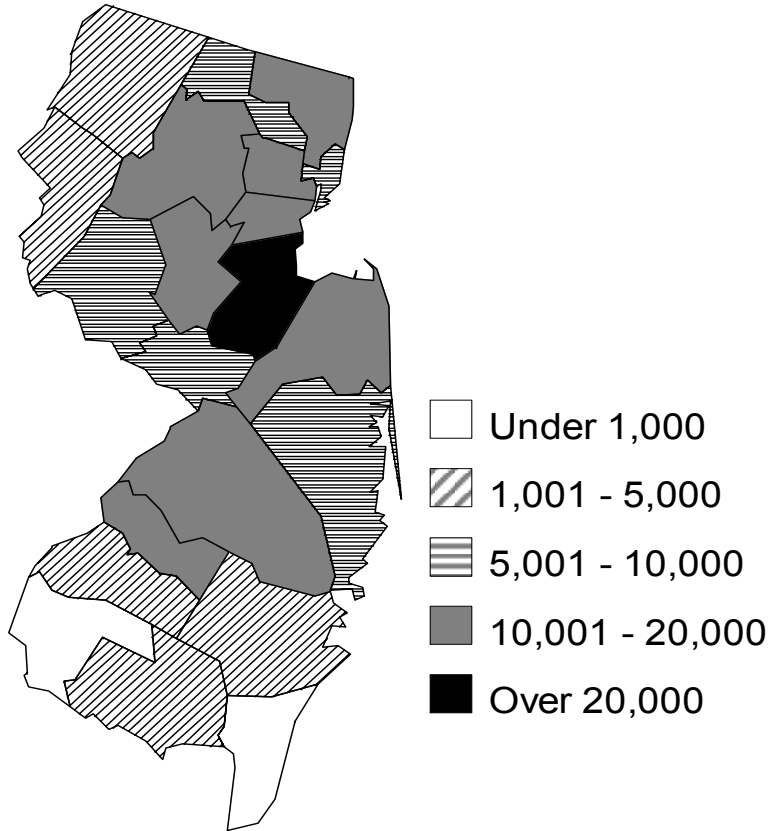

Alumni by New Jersey County
Spring 2008

COUNTY	ALUMNI
Atlantic	2,748
Bergen	17,297
Burlington	12,256
Camden	14,438
Cape May	938
Cumberland	1,027
Essex	16,685
Gloucester	4,715
Hudson	8,345
Hunterdon	5,921
Mercer	9,980
Middlesex	30,580
Monmouth	18,039
Morris	13,945
Ocean	8,371
Passaic	6,479
Salem	553
Somerset	15,062
Sussex	2,352
Union	13,808
Warren	2,112
Unknown county	2,004
TOTAL	207,655