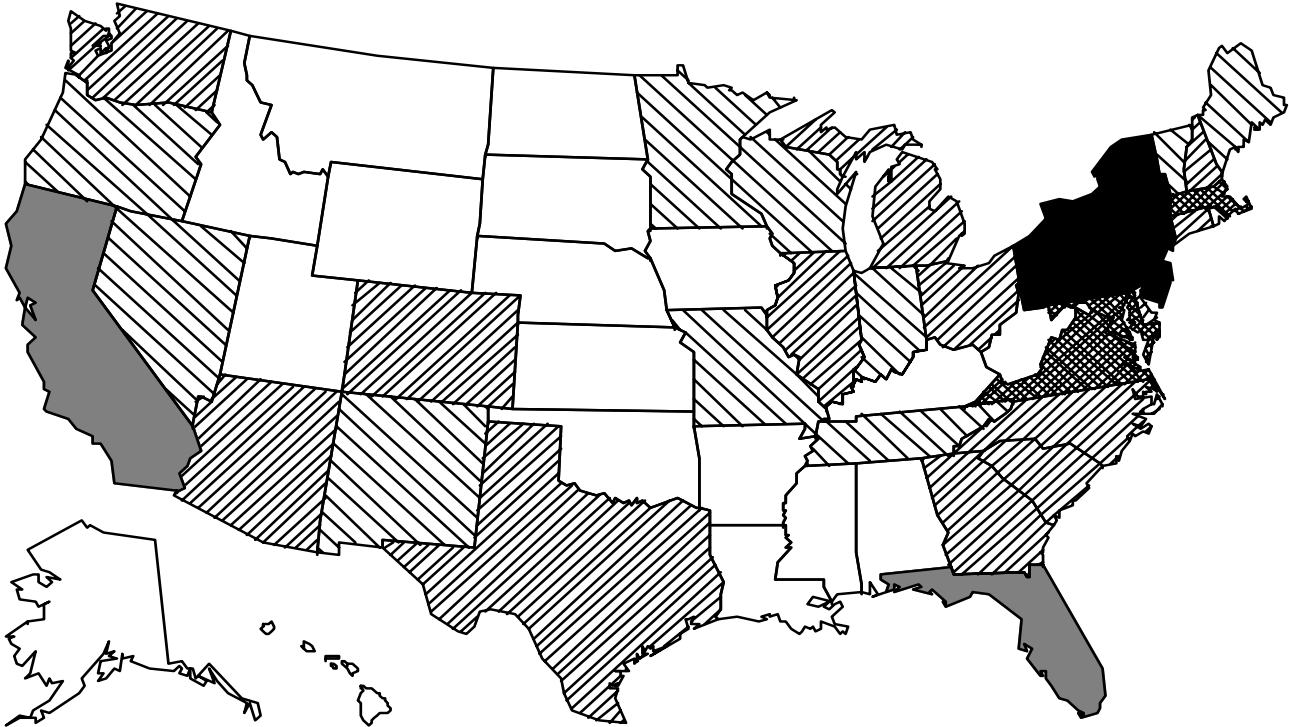

Alumni by New Jersey County

Spring 2007

COUNTY	ALUMNI
Atlantic	2,666
Bergen	16,880
Burlington	12,147
Camden	14,283
Cape May	930
Cumberland	1,000
Essex	16,518
Gloucester	4,542
Hudson	8,046
Hunterdon	5,801
Mercer	9,965
Middlesex	30,171
Monmouth	17,748
Morris	13,692
Ocean	8,240
Passaic	6,384
Salem	552
Somerset	14,851
Sussex	2,302
Union	13,688
Warren	2,094
Unknown county	14
TOTAL	202,514

Source: Department of Alumni Relations

Office of Institutional Research

Alumni by State**Spring 2007**

STATE	ALUMNI	STATE	ALUMNI
Alabama	398	Nebraska	153
Alaska	159	Nevada	666
Arizona	2,007	New Hampshire	1013
Arkansas	189	New Jersey	202,514
California	11,282	New Mexico	565
Colorado	2,020	New York	19,586
Connecticut	3,928	North Carolina	4,105
Delaware	1,333	North Dakota	36
District of Columbia	980	Ohio	2,101
Florida	11,938	Oklahoma	231
Georgia	2,976	Oregon	906
Hawaii	385	Pennsylvania	15,718
Idaho	174	Rhode Island	648
Illinois	2,313	South Carolina	1,423
Indiana	726	South Dakota	77
Iowa	285	Tennessee	832
Kansas	292	Texas	3,489
Kentucky	426	Utah	271
Louisiana	333	Vermont	845
Maine	919	Virginia	5,967
Maryland	5,703	Washington	1,628
Massachusetts	5,314	West Virginia	222
Michigan	1,412	Wisconsin	669
Minnesota	751	Wyoming	86
Mississippi	148	U.S. Territories	313
Missouri	593	Unknown U.S. Address	23,045
Montana	187		
		Total U.S.	344,280

Map of Alumni by State

Spring 2007

Under 500
1,001 - 5,000
10,001 - 15,000

500 - 1,000
5,001 - 10,000
Over 15,000

Source: Department of Alumni Relations

Rutgers, The State University of New Jersey

Office of Institutional Research

STUDENTS: Alumni