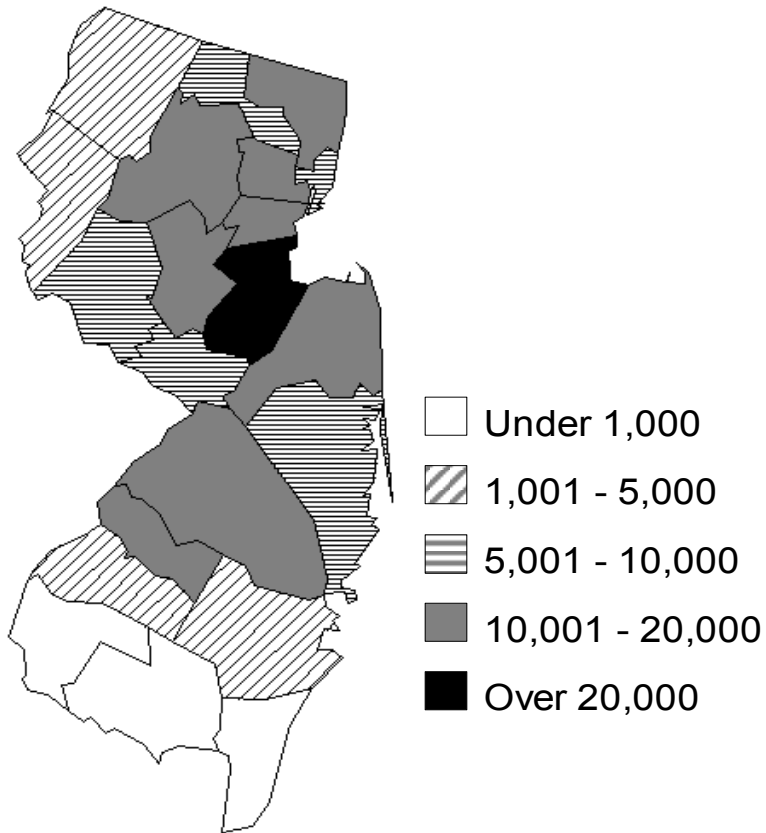

Alumni by New Jersey County

Spring 2007

COUNTY	ALUMNI
Atlantic	2,666
Bergen	16,880
Burlington	12,147
Camden	14,283
Cape May	930
Cumberland	1,000
Essex	16,518
Gloucester	4,542
Hudson	8,046
Hunterdon	5,801
Mercer	9,965
Middlesex	30,171
Monmouth	17,748
Morris	13,692
Ocean	8,240
Passaic	6,384
Salem	552
Somerset	14,851
Sussex	2,302
Union	13,688
Warren	2,094
Unknown county	14
TOTAL	202,514

Source: Department of Alumni Relations

Office of Institutional Research

Alumni by State**Spring 2007**

STATE	ALUMNI	STATE	ALUMNI
Alabama	398	Nebraska	153
Alaska	159	Nevada	666
Arizona	2,007	New Hampshire	1013
Arkansas	189	New Jersey	202,514
California	11,282	New Mexico	565
Colorado	2,020	New York	19,586
Connecticut	3,928	North Carolina	4,105
Delaware	1,333	North Dakota	36
District of Columbia	980	Ohio	2,101
Florida	11,938	Oklahoma	231
Georgia	2,976	Oregon	906
Hawaii	385	Pennsylvania	15,718
Idaho	174	Rhode Island	648
Illinois	2,313	South Carolina	1,423
Indiana	726	South Dakota	77
Iowa	285	Tennessee	832
Kansas	292	Texas	3,489
Kentucky	426	Utah	271
Louisiana	333	Vermont	845
Maine	919	Virginia	5,967
Maryland	5,703	Washington	1,628
Massachusetts	5,314	West Virginia	222
Michigan	1,412	Wisconsin	669
Minnesota	751	Wyoming	86
Mississippi	148	U.S. Territories	313
Missouri	593	Unknown U.S. Address	23,045
Montana	187		
		Total U.S.	344,280