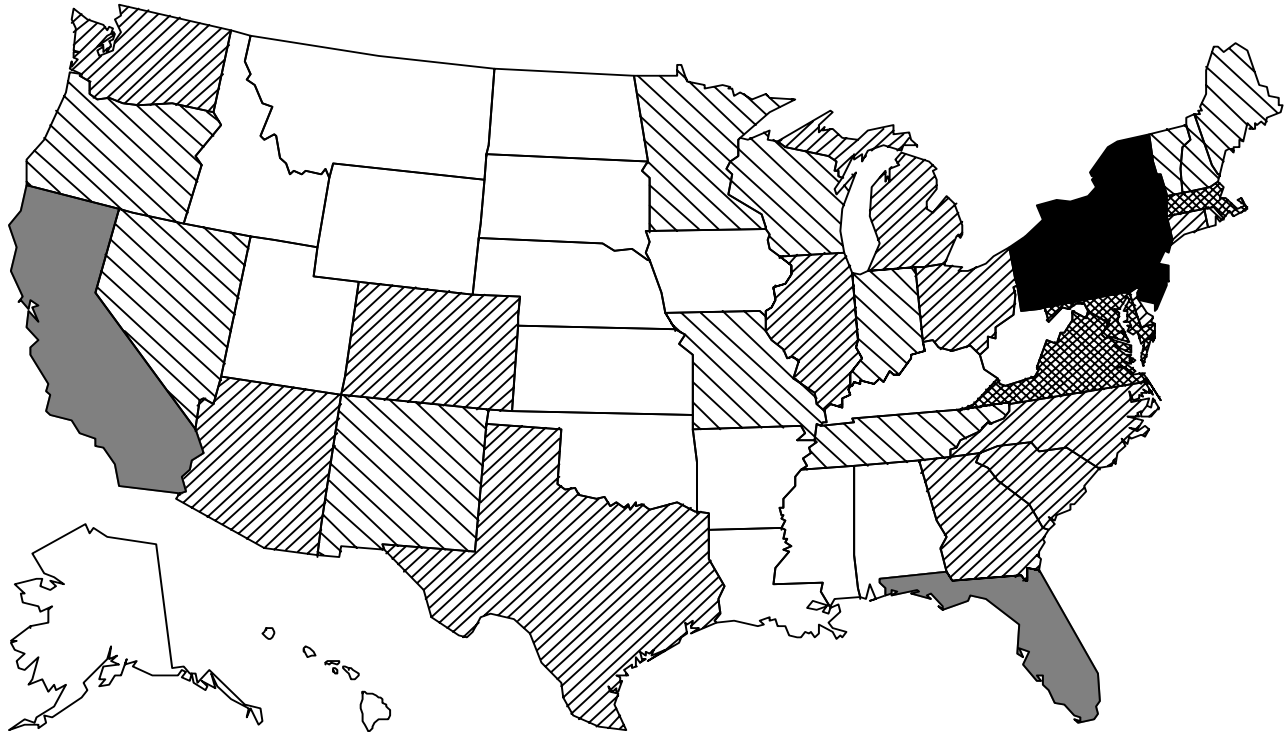

Alumni by New Jersey County

Spring 2006

COUNTY	ALUMNI
Atlantic	2,556
Bergen	16,939
Burlington	11,834
Camden	14,075
Cape May	936
Cumberland	981
Essex	16,773
Gloucester	4,352
Hudson	7,992
Hunterdon	5,704
Mercer	9,831
Middlesex	30,467
Monmouth	17,543
Morris	13,672
Ocean	8,062
Passaic	6,396
Salem	522
Somerset	14,700
Sussex	2,260
Union	13,827
Warren	2,107
Unknown county	18
TOTAL	201,547

Source: Department of Alumni Relations

Office of Institutional Research

Alumni by State**Spring 2006**

STATE	ALUMNI	STATE	ALUMNI
Alabama	394	Nebraska	146
Alaska	151	Nevada	610
Arizona	1,930	New Hampshire	982
Arkansas	178	New Jersey	201,547
California	11,227	New Mexico	553
Colorado	1,951	New York	19,458
Connecticut	3,931	North Carolina	3,833
Delaware	1,277	North Dakota	35
District of Columbia	927	Ohio	2,076
Florida	11,783	Oklahoma	223
Georgia	2,799	Oregon	870
Hawaii	391	Pennsylvania	15,344
Idaho	162	Rhode Island	636
Illinois	2,237	South Carolina	1,338
Indiana	735	South Dakota	75
Iowa	288	Tennessee	789
Kansas	292	Texas	3,408
Kentucky	418	Utah	259
Louisiana	366	Vermont	827
Maine	918	Virginia	5,786
Maryland	5,681	Washington	1,598
Massachusetts	5,256	West Virginia	216
Michigan	1,425	Wisconsin	667
Minnesota	749	Wyoming	82
Mississippi	162	U.S. Territories	316
Missouri	599	Unknown U.S. Address	17,586
Montana	180		
		Total U.S.	335,667

Map of Alumni by State

Spring 2006

Source: Department of Alumni Relations

Rutgers, The State University of New Jersey

Office of Institutional Research

STUDENTS: Alumni