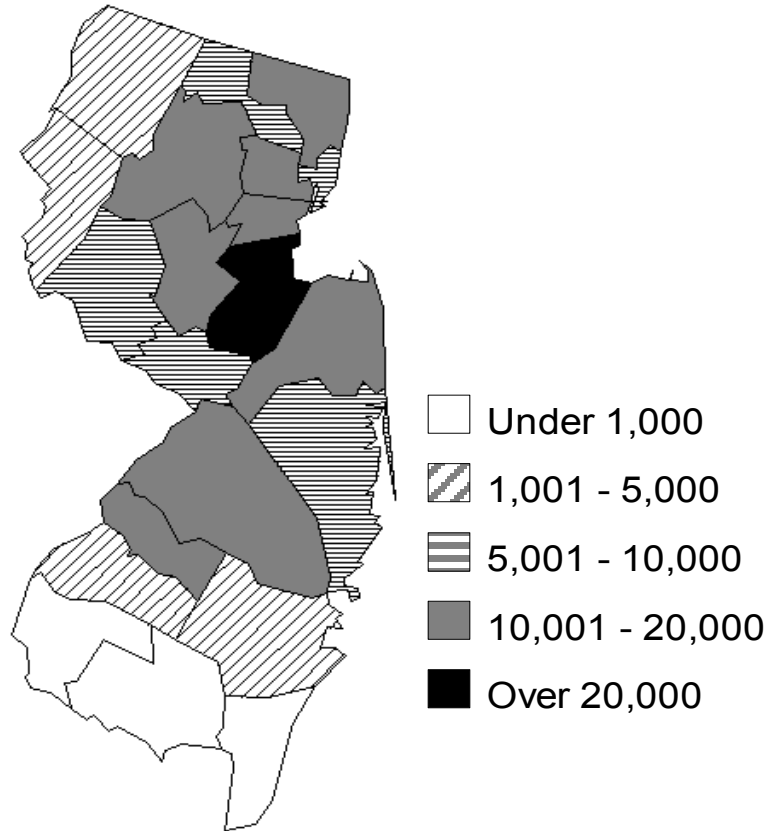

Alumni by New Jersey County

Spring 2006

COUNTY	ALUMNI
Atlantic	2,556
Bergen	16,939
Burlington	11,834
Camden	14,075
Cape May	936
Cumberland	981
Essex	16,773
Gloucester	4,352
Hudson	7,992
Hunterdon	5,704
Mercer	9,831
Middlesex	30,467
Monmouth	17,543
Morris	13,672
Ocean	8,062
Passaic	6,396
Salem	522
Somerset	14,700
Sussex	2,260
Union	13,827
Warren	2,107
Unknown county	18
TOTAL	201,547

Source: Department of Alumni Relations

Office of Institutional Research

Alumni by State**Spring 2006**

STATE	ALUMNI	STATE	ALUMNI
Alabama	394	Nebraska	146
Alaska	151	Nevada	610
Arizona	1,930	New Hampshire	982
Arkansas	178	New Jersey	201,547
California	11,227	New Mexico	553
Colorado	1,951	New York	19,458
Connecticut	3,931	North Carolina	3,833
Delaware	1,277	North Dakota	35
District of Columbia	927	Ohio	2,076
Florida	11,783	Oklahoma	223
Georgia	2,799	Oregon	870
Hawaii	391	Pennsylvania	15,344
Idaho	162	Rhode Island	636
Illinois	2,237	South Carolina	1,338
Indiana	735	South Dakota	75
Iowa	288	Tennessee	789
Kansas	292	Texas	3,408
Kentucky	418	Utah	259
Louisiana	366	Vermont	827
Maine	918	Virginia	5,786
Maryland	5,681	Washington	1,598
Massachusetts	5,256	West Virginia	216
Michigan	1,425	Wisconsin	667
Minnesota	749	Wyoming	82
Mississippi	162	U.S. Territories	316
Missouri	599	Unknown U.S. Address	17,586
Montana	180		
		Total U.S.	335,667