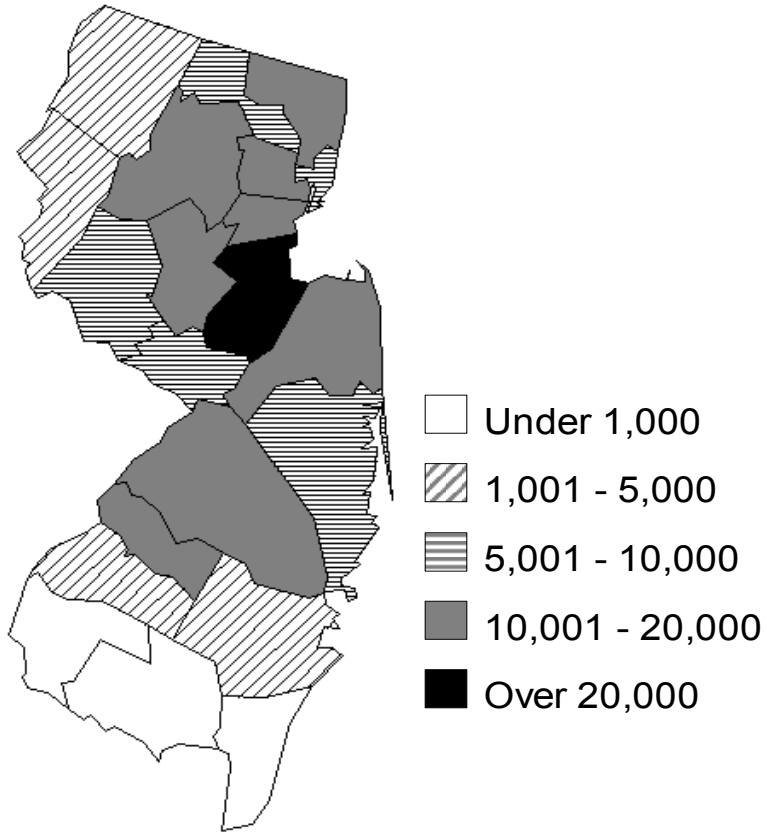

Alumni by New Jersey County
Spring 2005

COUNTY	ALUMNI
Atlantic	2,447
Bergen	16,704
Burlington	11,589
Camden	13,948
Cape May	903
Cumberland	961
Essex	16,768
Gloucester	4,192
Hudson	7,717
Hunterdon	5,601
Mercer	9,635
Middlesex	29,987
Monmouth	17,255
Morris	13,476
Ocean	7,805
Passaic	6,302
Salem	515
Somerset	14,458
Sussex	2,221
Union	13,785
Warren	2,033
Unknown county	34
TOTAL	198,336

Source: Department of Alumni Relations

Office of Institutional Research

Alumni by State**Spring 2005**

STATE	ALUMNI	STATE	ALUMNI
Alabama	395	Nebraska	141
Alaska	157	Nevada	585
Arizona	1,842	New Hampshire	975
Arkansas	169	New Jersey	198,336
California	11,139	New Mexico	533
Colorado	1,950	New York	19,174
Connecticut	3,941	North Carolina	3,664
Delaware	1,239	North Dakota	39
District of Columbia	901	Ohio	2,073
Florida	11,471	Oklahoma	215
Georgia	2,734	Oregon	847
Hawaii	382	Pennsylvania	14,900
Idaho	165	Rhode Island	640
Illinois	2,275	South Carolina	1,276
Indiana	715	South Dakota	66
Iowa	285	Tennessee	743
Kansas	292	Texas	3,316
Kentucky	410	Utah	250
Louisiana	368	Vermont	799
Maine	898	Virginia	5,619
Maryland	5,638	Washington	1,563
Massachusetts	5,253	West Virginia	222
Michigan	1,419	Wisconsin	644
Minnesota	740	Wyoming	76
Mississippi	161	U.S. Territories	348
Missouri	602	Unknown U.S. Address	14,579
Montana	171		
		Total U.S.	327,335