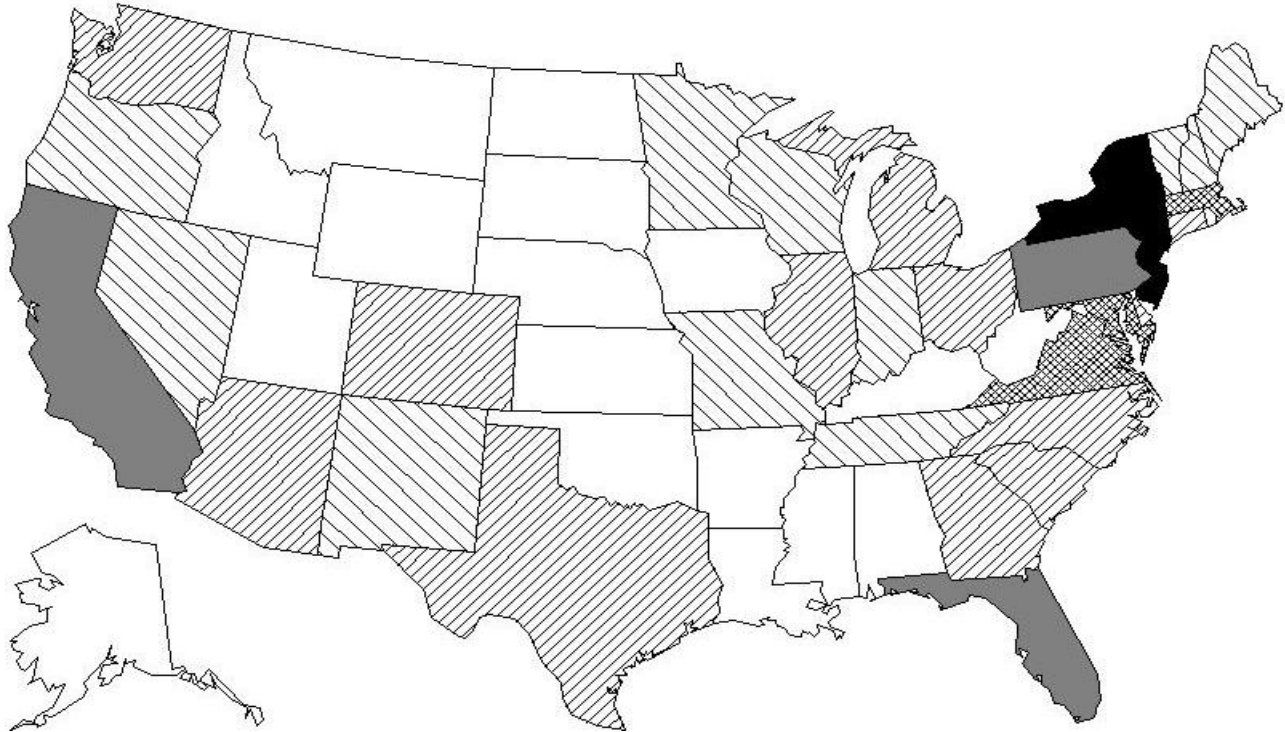

Alumni by New Jersey County
Spring 2005

COUNTY	ALUMNI
Atlantic	2,447
Bergen	16,704
Burlington	11,589
Camden	13,948
Cape May	903
Cumberland	961
Essex	16,768
Gloucester	4,192
Hudson	7,717
Hunterdon	5,601
Mercer	9,635
Middlesex	29,987
Monmouth	17,255
Morris	13,476
Ocean	7,805
Passaic	6,302
Salem	515
Somerset	14,458
Sussex	2,221
Union	13,785
Warren	2,033
Unknown county	34
TOTAL	198,336

Source: Department of Alumni Relations

Office of Institutional Research

Alumni by State**Spring 2005**

STATE	ALUMNI	STATE	ALUMNI
Alabama	395	Nebraska	141
Alaska	157	Nevada	585
Arizona	1,842	New Hampshire	975
Arkansas	169	New Jersey	198,336
California	11,139	New Mexico	533
Colorado	1,950	New York	19,174
Connecticut	3,941	North Carolina	3,664
Delaware	1,239	North Dakota	39
District of Columbia	901	Ohio	2,073
Florida	11,471	Oklahoma	215
Georgia	2,734	Oregon	847
Hawaii	382	Pennsylvania	14,900
Idaho	165	Rhode Island	640
Illinois	2,275	South Carolina	1,276
Indiana	715	South Dakota	66
Iowa	285	Tennessee	743
Kansas	292	Texas	3,316
Kentucky	410	Utah	250
Louisiana	368	Vermont	799
Maine	898	Virginia	5,619
Maryland	5,638	Washington	1,563
Massachusetts	5,253	West Virginia	222
Michigan	1,419	Wisconsin	644
Minnesota	740	Wyoming	76
Mississippi	161	U.S. Territories	348
Missouri	602	Unknown U.S. Address	14,579
Montana	171		
		Total U.S.	327,335

Source: Department of Alumni Relations

Office of Institutional Research

Map of Alumni by State

Spring 2005

Source: Department of Alumni Relations

Rutgers, The State University of New Jersey

Office of Institutional Research

STUDENTS: Alumni