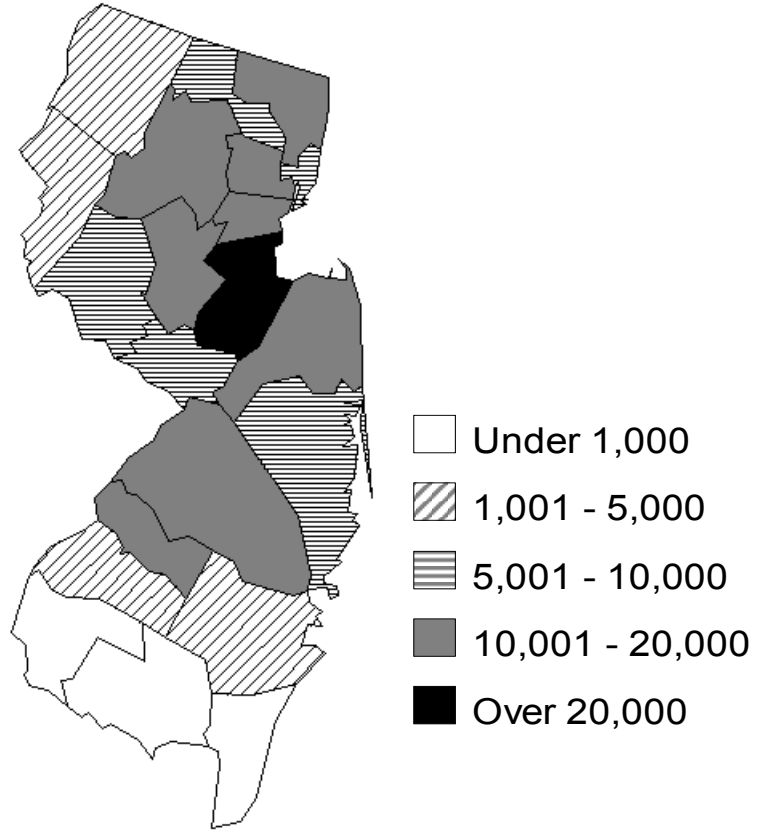

Alumni by New Jersey County

Spring 2004

COUNTY	ALUMNI
Atlantic	2,326
Bergen	16,331
Burlington	11,109
Camden	13,629
Cape May	855
Cumberland	928
Essex	16,824
Gloucester	3,946
Hudson	7,551
Hunterdon	5,423
Mercer	9,286
Middlesex	29,670
Monmouth	16,717
Morris	12,999
Ocean	7,426
Passaic	6,171
Salem	486
Somerset	13,836
Sussex	2,152
Union	13,881
Warren	1,895
Unknown County	82
TOTAL	193,523