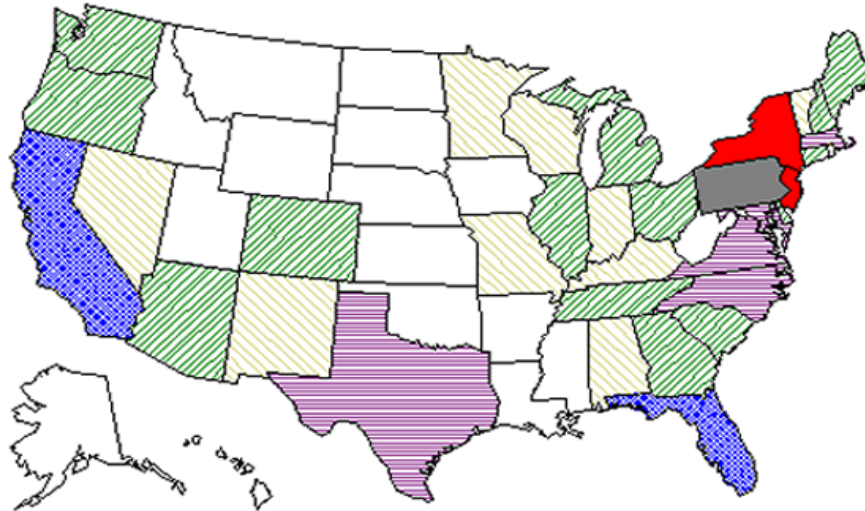

**Alumni by New Jersey County**  
Fall 2016

COUNTY	ALUMNI
Atlantic	4,523
Bergen	24,972
Burlington	16,826
Camden	19,484
Cape May	1,408
Cumberland	1,473
Essex	22,510
Gloucester	7,235
Hudson	13,504
Hunterdon	7,691
Mercer	13,065
Middlesex	44,582
Monmouth	26,027
Morris	18,671
Ocean	11,329
Passaic	8,976
Salem	738
Somerset	20,295
Sussex	3,053
Union	18,466
Warren	2,800
<b>TOTAL</b>	<b>287,628</b>

Source: Department of Alumni Relations

Office of Institutional Research

**Alumni by State****Fall 2016**

STATE	ALUMNI	STATE	ALUMNI
Alabama	536	Nebraska	207
Alaska	171	Nevada	957
Arizona	2,740	New Hampshire	1,251
Arkansas	235	New Jersey	287,628
California	15,499	New Mexico	707
Colorado	2,888	New York	26,316
Connecticut	4,718	North Carolina	6,406
Delaware	2,159	North Dakota	46
District of Columbia	1,319	Ohio	2,448
Florida	17,302	Oklahoma	317
Georgia	4,308	Oregon	1,345
Hawaii	499	Pennsylvania	21,748
Idaho	246	Rhode Island	833
Illinois	2,783	South Carolina	2,489
Indiana	899	South Dakota	100
Iowa	328	Tennessee	1,230
Kansas	343	Texas	5,817
Kentucky	546	Utah	422
Louisiana	479	Vermont	999
Maine	1,129	Virginia	7,883
Maryland	7,756	Washington	2,414
Massachusetts	6,893	West Virginia	326
Michigan	1,590	Wisconsin	793
Minnesota	933	Wyoming	119
Mississippi	198	U.S. Territories	377
Missouri	775	Unknown U.S. Address	24,623
Montana	234		
		<b>Total U.S.</b>	<b>475,307</b>

Source: Department of Alumni Relations

Office of Institutional Research

**Map of Alumni by State**  
**Fall 2016**

Source: Department of Alumni Relations

Office of Institutional Research