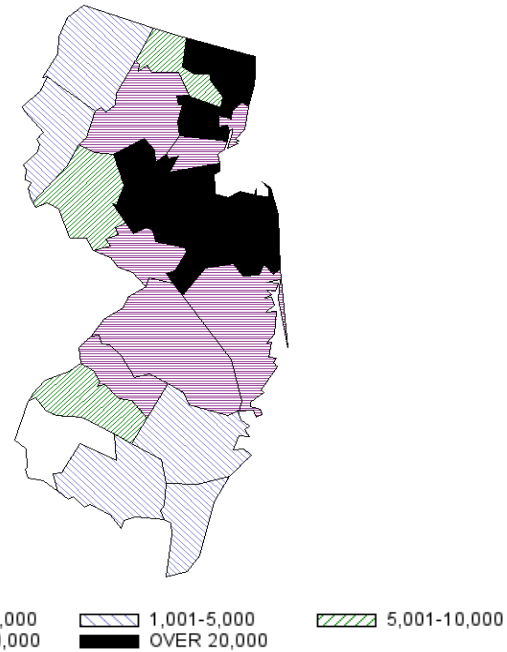

**Alumni by New Jersey County**  
Fall 2016

COUNTY	ALUMNI
Atlantic	4,523
Bergen	24,972
Burlington	16,826
Camden	19,484
Cape May	1,408
Cumberland	1,473
Essex	22,510
Gloucester	7,235
Hudson	13,504
Hunterdon	7,691
Mercer	13,065
Middlesex	44,582
Monmouth	26,027
Morris	18,671
Ocean	11,329
Passaic	8,976
Salem	738
Somerset	20,295
Sussex	3,053
Union	18,466
Warren	2,800
<b>TOTAL</b>	<b>287,628</b>