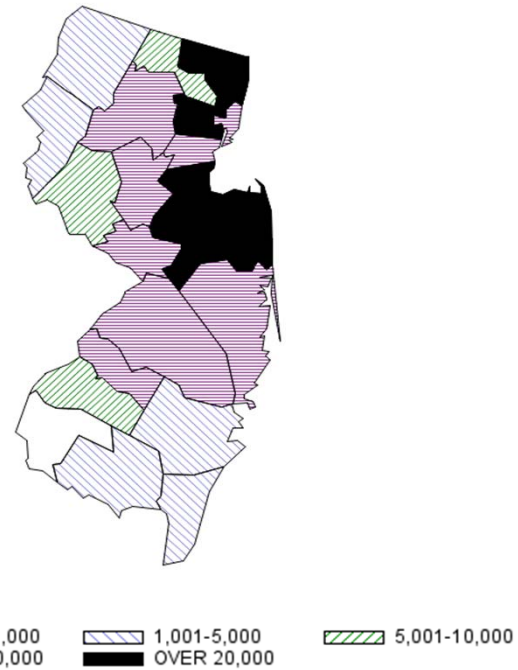

Alumni by New Jersey County
Fall 2015

COUNTY	ALUMNI
Atlantic	4,296
Bergen	24,066
Burlington	16,287
Camden	18,953
Cape May	1,326
Cumberland	1,421
Essex	21,896
Gloucester	6,956
Hudson	12,777
Hunterdon	7,479
Mercer	12,742
Middlesex	42,452
Monmouth	25,066
Morris	18,067
Ocean	10,937
Passaic	8,758
Salem	708
Somerset	19,746
Sussex	3,033
Union	17,974
Warren	2,734
TOTAL	277,674

Source: Department of Alumni Relations

Office of Institutional Research

Alumni by State**Fall 2015**

STATE	ALUMNI	STATE	ALUMNI
Alabama	511	Nebraska	203
Alaska	171	Nevada	942
Arizona	2,683	New Hampshire	1,208
Arkansas	230	New Jersey	277,674
California	15,118	New Mexico	706
Colorado	2,776	New York	25,817
Connecticut	4,658	North Carolina	6,176
Delaware	2,074	North Dakota	48
District of Columbia	1,295	Ohio	2,436
Florida	16,696	Oklahoma	311
Georgia	4,214	Oregon	1,309
Hawaii	487	Pennsylvania	21,222
Idaho	241	Rhode Island	826
Illinois	2,766	South Carolina	2,349
Indiana	896	South Dakota	96
Iowa	329	Tennessee	1,195
Kansas	347	Texas	5,655
Kentucky	532	Utah	406
Louisiana	465	Vermont	975
Maine	1,110	Virginia	7,755
Maryland	7,645	Washington	2,332
Massachusetts	6,793	West Virginia	322
Michigan	1,541	Wisconsin	781
Minnesota	897	Wyoming	111
Mississippi	196	U.S. Territories	369
Missouri	764	Unknown U.S. Address	24,559
Montana	228		
		Total U.S.	461,446