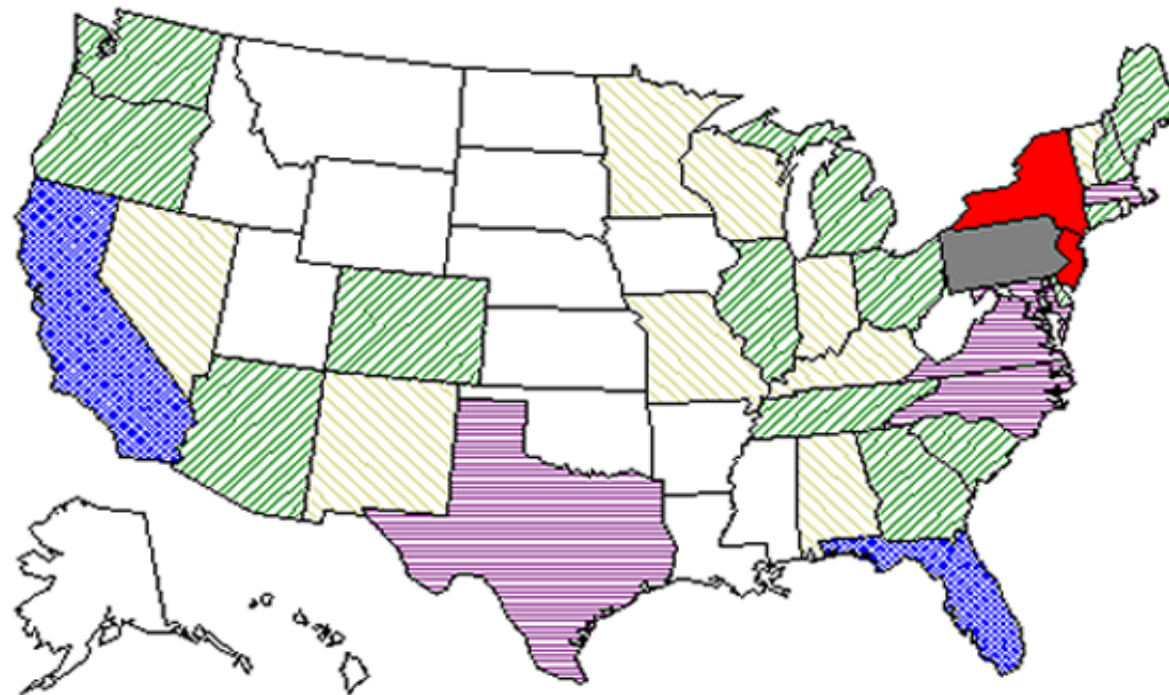

Alumni by New Jersey County
Fall 2015

COUNTY	ALUMNI
Atlantic	4,296
Bergen	24,066
Burlington	16,287
Camden	18,953
Cape May	1,326
Cumberland	1,421
Essex	21,896
Gloucester	6,956
Hudson	12,777
Hunterdon	7,479
Mercer	12,742
Middlesex	42,452
Monmouth	25,066
Morris	18,067
Ocean	10,937
Passaic	8,758
Salem	708
Somerset	19,746
Sussex	3,033
Union	17,974
Warren	2,734
TOTAL	277,674

Source: Department of Alumni Relations

Office of Institutional Research

Alumni by State**Fall 2015**

STATE	ALUMNI	STATE	ALUMNI
Alabama	511	Nebraska	203
Alaska	171	Nevada	942
Arizona	2,683	New Hampshire	1,208
Arkansas	230	New Jersey	277,674
California	15,118	New Mexico	706
Colorado	2,776	New York	25,817
Connecticut	4,658	North Carolina	6,176
Delaware	2,074	North Dakota	48
District of Columbia	1,295	Ohio	2,436
Florida	16,696	Oklahoma	311
Georgia	4,214	Oregon	1,309
Hawaii	487	Pennsylvania	21,222
Idaho	241	Rhode Island	826
Illinois	2,766	South Carolina	2,349
Indiana	896	South Dakota	96
Iowa	329	Tennessee	1,195
Kansas	347	Texas	5,655
Kentucky	532	Utah	406
Louisiana	465	Vermont	975
Maine	1,110	Virginia	7,755
Maryland	7,645	Washington	2,332
Massachusetts	6,793	West Virginia	322
Michigan	1,541	Wisconsin	781
Minnesota	897	Wyoming	111
Mississippi	196	U.S. Territories	369
Missouri	764	Unknown U.S. Address	24,559
Montana	228		
		Total U.S.	461,446

Source: Department of Alumni Relations

Office of Institutional Research

Map of Alumni by State
Fall 2015

Source: Department of Alumni Relations

Office of Institutional Research