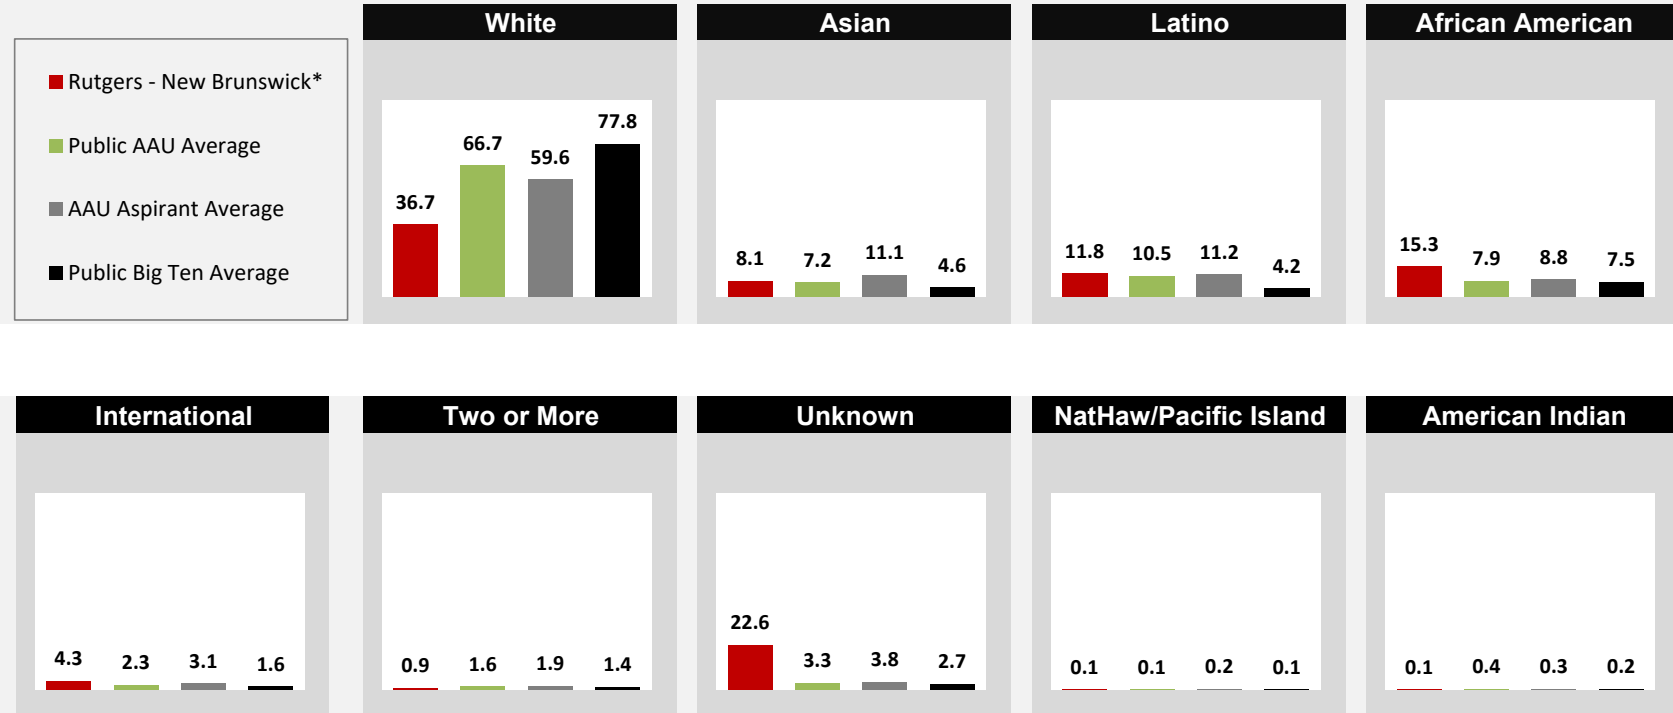

Camden

Newark

New Brunswick

[Back to Dashboard Menu](#)

RUTGERS UNIVERSITY AND PEER INSTITUTIONS FULL-TIME STAFF BY RACE/ETHNICITY FALL 2020

CAMDEN

*None in cohort.

Source: IPEDS, Human Resources Survey

December 2021

Camden

Newark

New Brunswick

[Back to Dashboard Menu](#)

RUTGERS UNIVERSITY AND PEER INSTITUTIONS
FULL-TIME STAFF BY RACE/ETHNICITY
FALL 2020

NEWARK

New Brunswick

[Back to Dashboard Menu](#)

NB Chancellor

RBHS Chancellor

[Back](#)

RUTGERS UNIVERSITY AND PEER INSTITUTIONS FULL-TIME STAFF BY RACE/ETHNICITY FALL 2020

NEW BRUNSWICK

*Includes Rutgers Biomedical and Health Sciences.
Source: IPEDS, Human Resources Survey

New Brunswick

[Back to Dashboard Menu](#)

NB Chancellor

RBHS Chancellor

[Back](#)

RUTGERS UNIVERSITY FULL-TIME STAFF BY RACE/ETHNICITY FALL 2020

NB CHANCELLOR

*Excludes Pharmacy and Nursing.