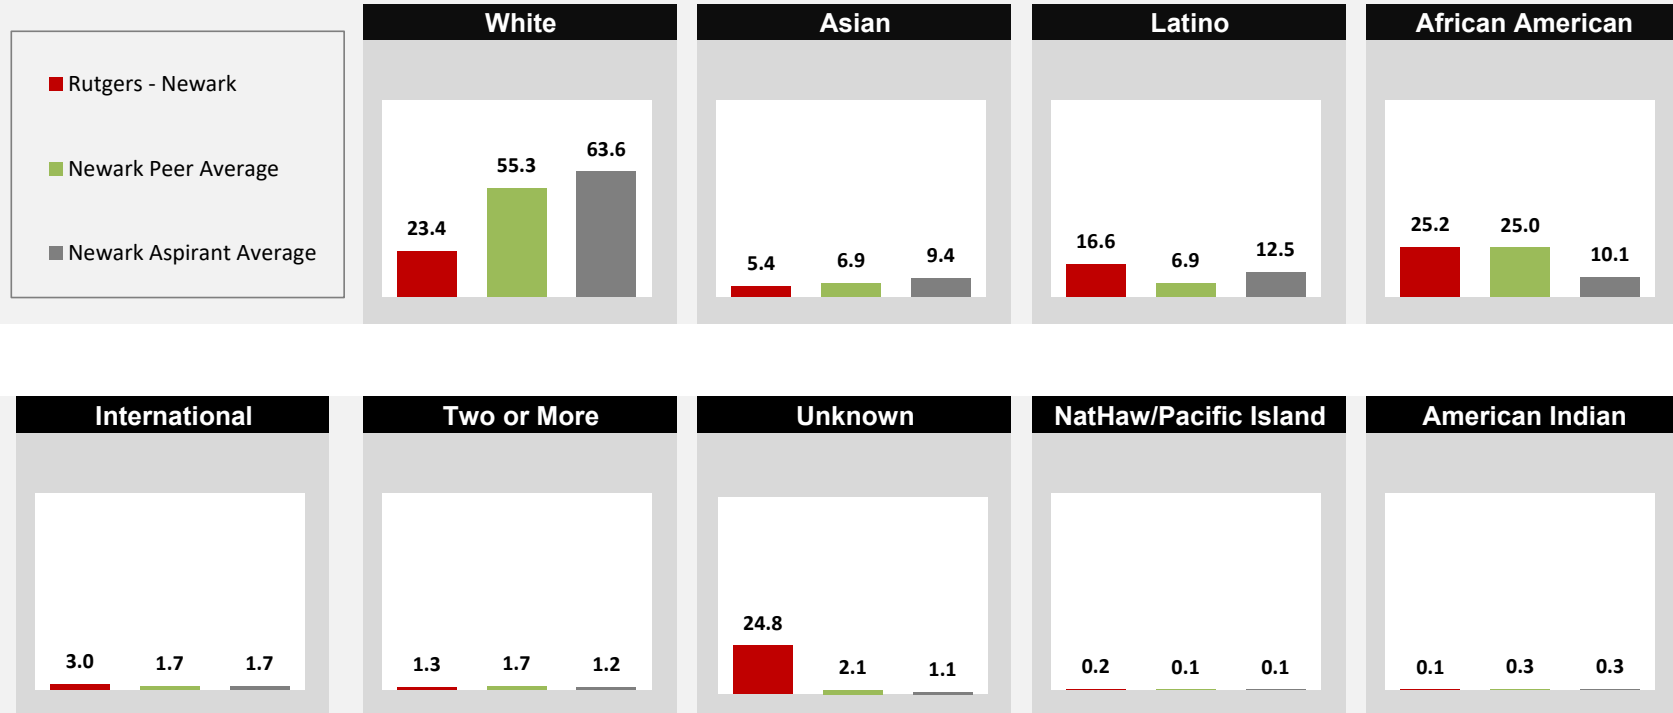

Camden

Newark

New Brunswick

[Back to Dashboard Menu](#)

RUTGERS UNIVERSITY AND PEER INSTITUTIONS FULL-TIME STAFF BY RACE/ETHNICITY FALL 2020

CAMDEN

*None in cohort.

Source: IPEDS, Human Resources Survey

December 2021

Camden

Newark

New Brunswick

[Back to Dashboard Menu](#)

RUTGERS UNIVERSITY AND PEER INSTITUTIONS
FULL-TIME STAFF BY RACE/ETHNICITY
FALL 2020

NEWARK

New Brunswick

[Back to Dashboard Menu](#)

NB Chancellor

RBHS Chancellor

[Back](#)

RUTGERS UNIVERSITY AND PEER INSTITUTIONS FULL-TIME STAFF BY RACE/ETHNICITY FALL 2020

NEW BRUNSWICK

*Includes Rutgers Biomedical and Health Sciences.
Source: IPEDS, Human Resources Survey