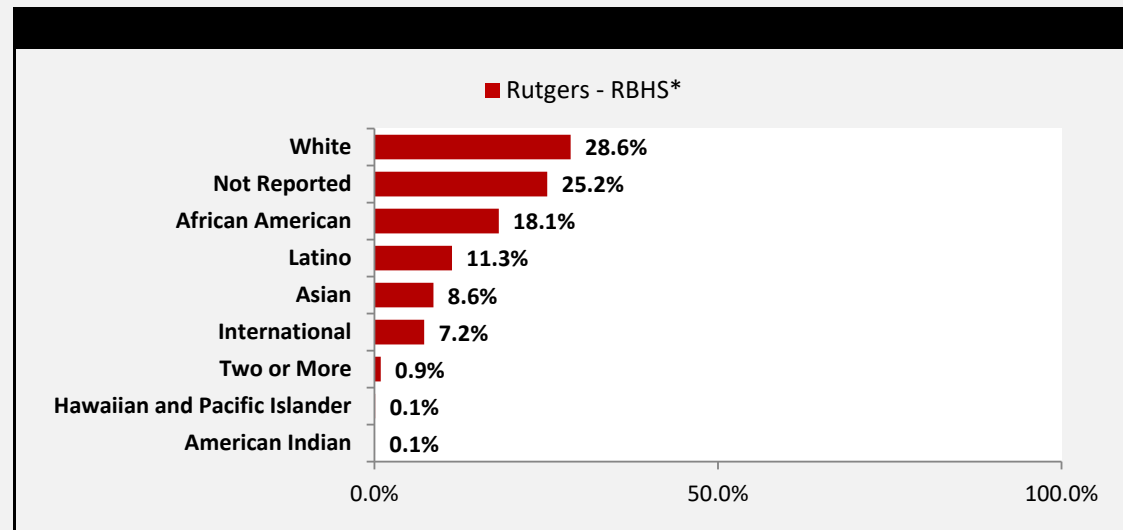

New Brunswick

[Back to Dashboard Menu](#)

NB Chancellor

RBHS Chancellor

[Back](#)

RUTGERS UNIVERSITY FULL-TIME STAFF BY RACE/ETHNICITY FALL 2020

RBHS CHANCELLOR

*Includes Pharmacy and Nursing.

Source: IPEDS, Human Resources Survey

December 2021