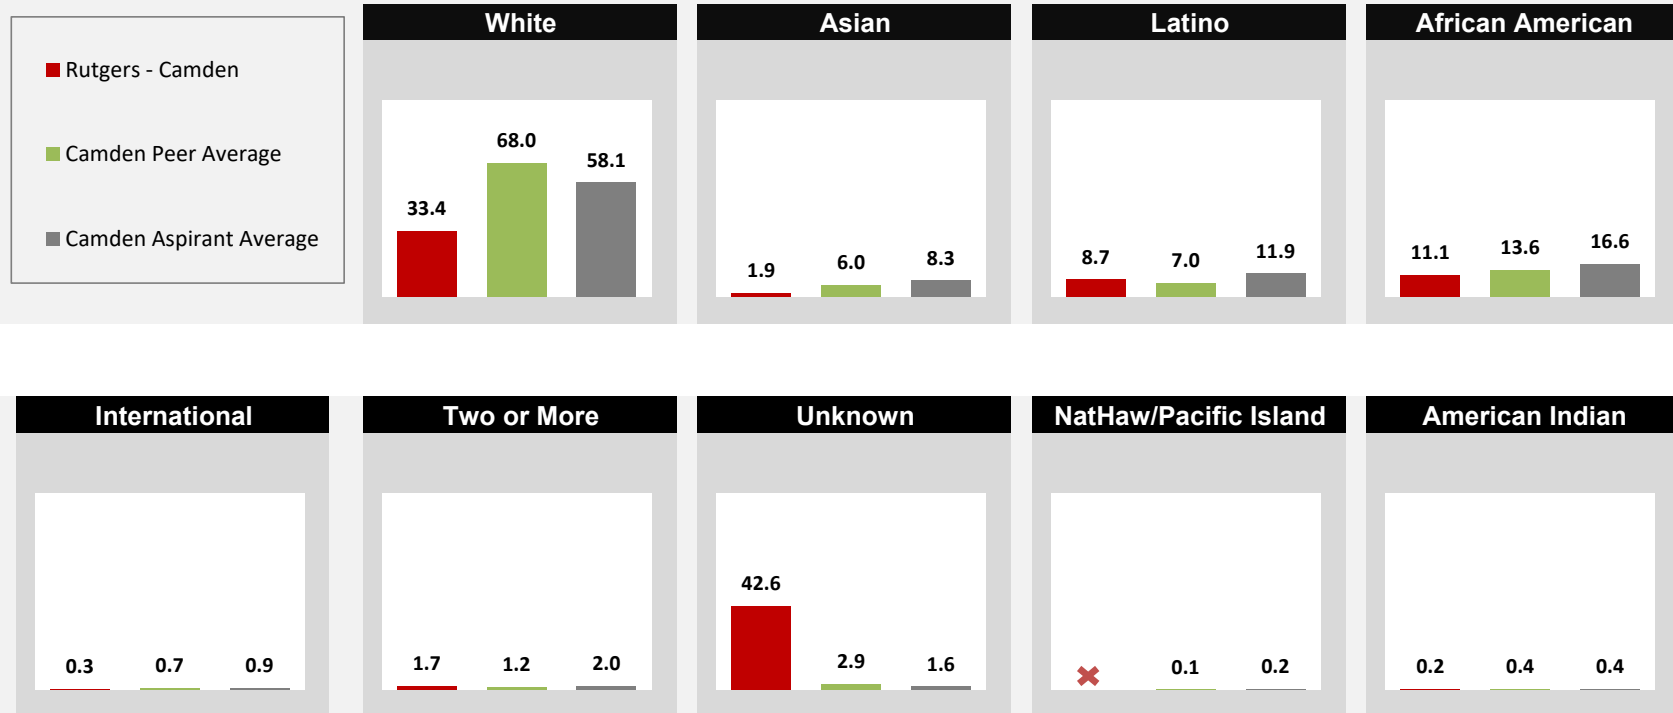

Camden

Newark

New Brunswick

[Back to Dashboard Menu](#)

RUTGERS UNIVERSITY AND PEER INSTITUTIONS FULL-TIME STAFF BY RACE/ETHNICITY FALL 2020

CAMDEN

*None in cohort.

Source: IPEDS, Human Resources Survey

December 2021

Camden

Newark

New Brunswick

[Back to Dashboard Menu](#)

RUTGERS UNIVERSITY AND PEER INSTITUTIONS
FULL-TIME STAFF BY RACE/ETHNICITY
FALL 2020

NEWARK

New Brunswick

[Back to Dashboard Menu](#)

NB Chancellor

RBHS Chancellor

[Back](#)

RUTGERS UNIVERSITY AND PEER INSTITUTIONS FULL-TIME STAFF BY RACE/ETHNICITY FALL 2020

NEW BRUNSWICK

*Includes Rutgers Biomedical and Health Sciences.
Source: IPEDS, Human Resources Survey