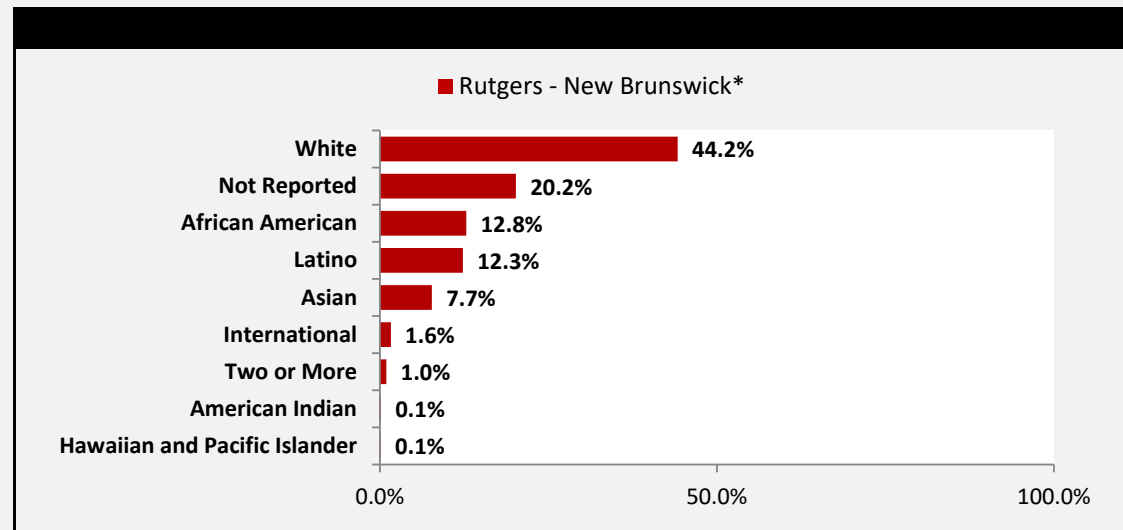

[Back to Dashboard Menu](#)

NB Chancellor

RBHS Chancellor

[Back](#)

RUTGERS UNIVERSITY AND PEER INSTITUTIONS FULL-TIME STAFF BY RACE/ETHNICITY FALL 2020

NEW BRUNSWICK

*Includes Rutgers Biomedical and Health Sciences.
Source: IPEDS, Human Resources Survey

New Brunswick

[Back to Dashboard Menu](#)

NB Chancellor

RBHS Chancellor

[Back](#)

RUTGERS UNIVERSITY FULL-TIME STAFF BY RACE/ETHNICITY FALL 2020

NB CHANCELLOR

*Excludes Pharmacy and Nursing.